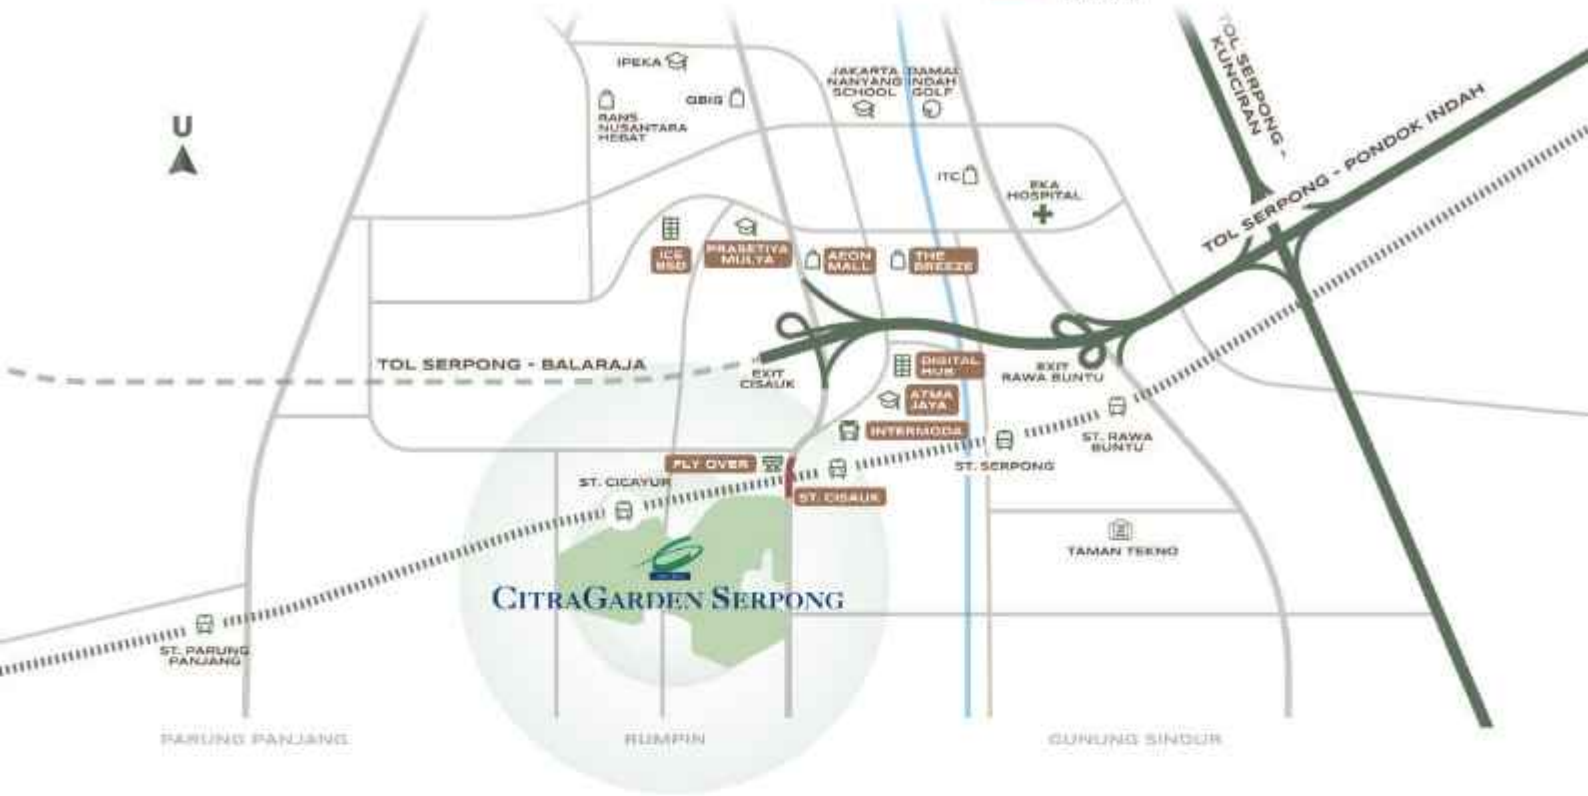

7x12

LB : 45 m² LT : 84 m²

SMART DOOR LOCK (MAIN DOOR)

SMART HOME SYSTEM

ORIGIN 7

Strategic Location

LEGEND

-  TOLL ROAD
-  FUTURE TOLL ROAD
-  FLYOVER
-  PUBLIC ROAD
-  RAILWAY