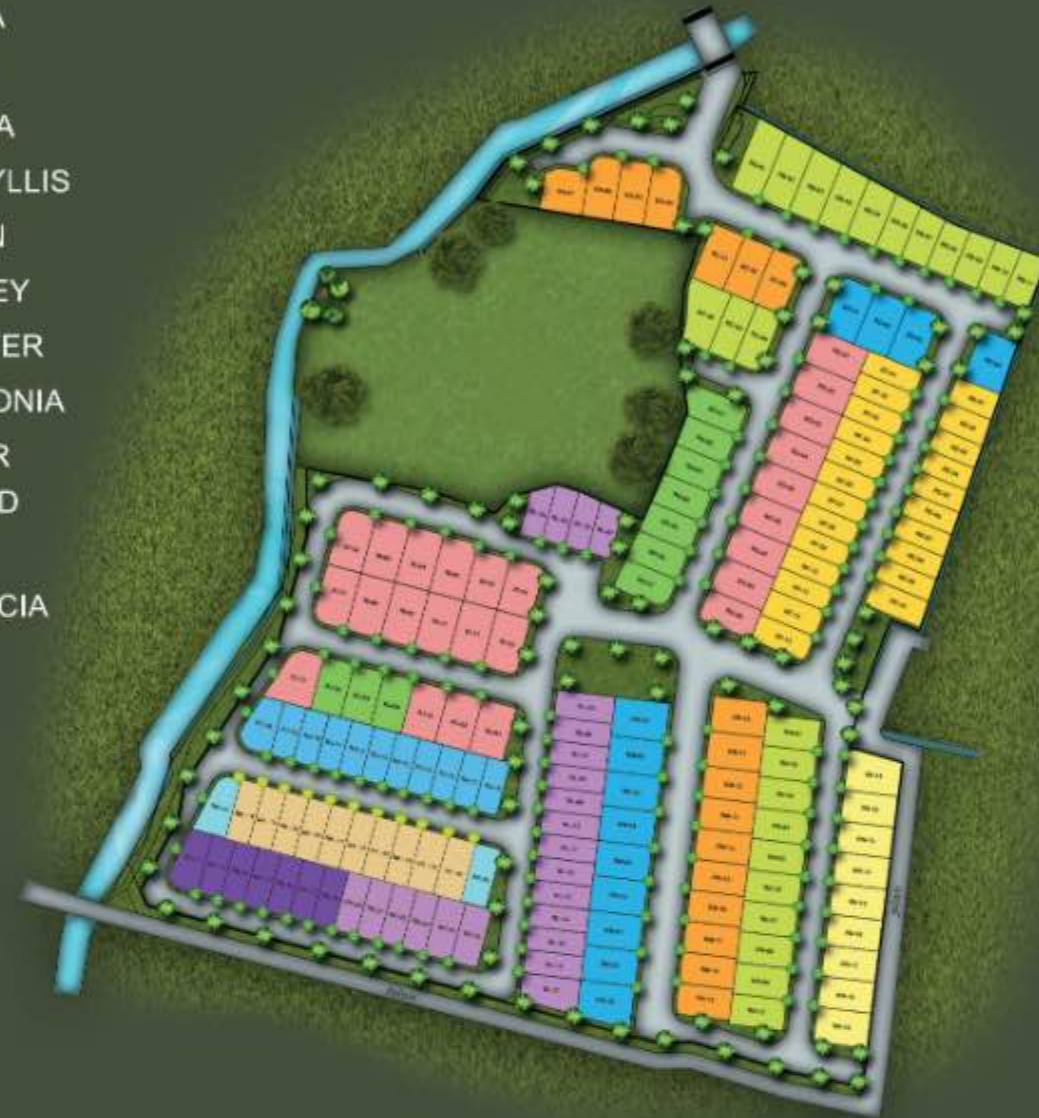

ONE GATE SYSTEM
MODERN MINIMALIS
GREEN ENVIRONMENT

Greenland Sendang Residence
Jl. Pangeran Cakrabuana,
Sendang, Sumber, Cirebon,
Jawa Barat 45611

- ADELIA
- ALENA
- ALLURA
- AMARYLLIS
- AUSTIN
- BRITNEY
- CHESTER
- HELICONIA
- OLIVER
- ORCHID
- PLATO
- VALENCIA