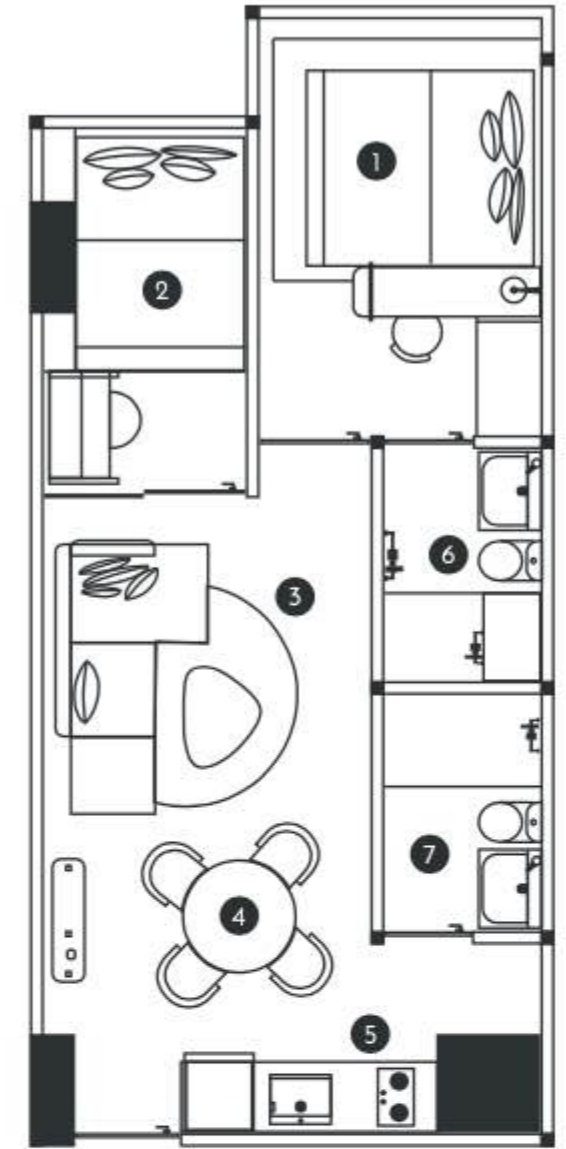

SPECIFICATION

Fully Furnished

WALL FINISHES	: Common Area	: Wall Paint Ex. Dulux	SANITY WARES	: Wastafel	: Ex. Inax
		HPL Ex. Aica			: Faucet Ex. Grohe
		Wallpaper		Shower	: Ex. Grohe
CEILING FINISHES	: Common Area	: Paint Ex. Dulux	FLOOR FINISHES	: Homogeneous Tiles Ex. Indogress	
				Vinyl Ex. Taco	
KITCHEN SET FINISHES	: Top Table	: Marmer Ex. White Carrara	CEILING	: Paint Ex. Dulux	
	Cabinet	: Solid Surface Ex. Aica	ELECTRICITY	: 3500 VA	
	Kitchen Sink	: Ex. Franke	WINDOW	: Glass with Alumunium Frame	
	Kitchen Faucet	: Ex. Kohler		Blinds Ex. Ericson Interior Decoration