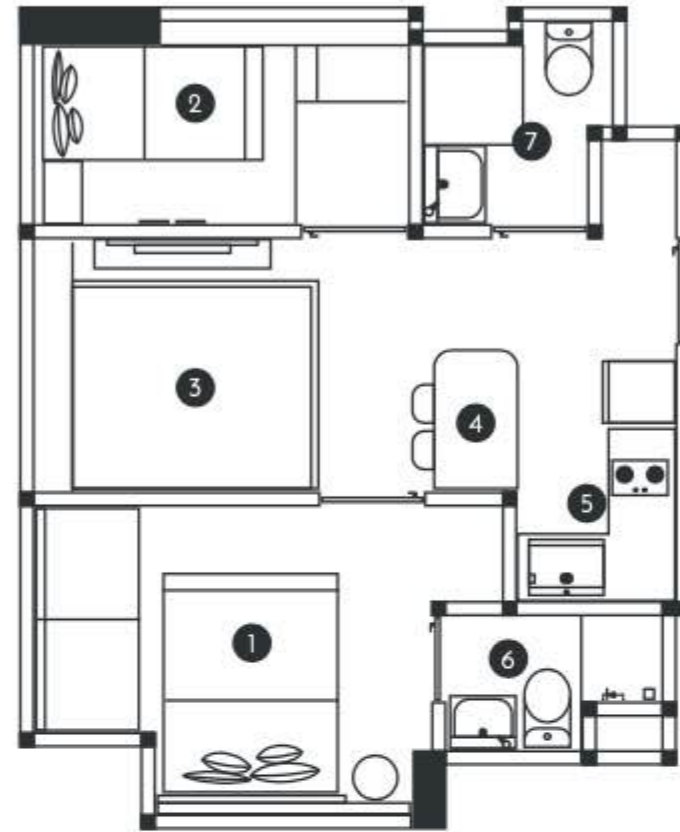

Grand Studio

Semi Gross Area 32.93 sqm

- 1 Backdrop Bed
- 2 Backdrop TV
- 3 Bay Window
- 4 Wardrobe
- 5 Kitchen Set
- 6 Mirror
- 7 Cabinet Wastafel

SPECIFICATION

Fully Furnished

WALL FINISHES	: Common Area	: Paint Ex. Dulux	SANITY WARES	: Wastafel	: Ex. Inax
	: Bedroom	: Panel Ex. Panelku			: Faucet Ex. Grohe
				Shower	: Ex. Grohe
CEILING FINISHES	: Common Area	: Paint Ex. Dulux	FLOOR FINISHES	: Homogeneous Tiles Ex. Indogress	
				Vinyl Ex. Taco	
KITCHEN SET FINISHES	: Top Table	: Marmer Ex. White Cararra	CEILING	: Paint Ex. Dulux	
	Cabinet	: HPL Ex. Aica	ELECTRICITY	: 3500 VA	
	Kitchen Sink	: Ex. Franke	WINDOW	: Glass with Alumunium Frame	
	Kitchen Faucet	: Ex. Kohler		Blinds Ex. Ericson Interior Decoration	

2 BEDROOM CORNER

Semi Gross Area 51.22 sqm

- 1 Master Bedroom
- 2 Bedroom A
- 3 Living Area
- 4 Dining Area
- 5 Kitchen
- 6 Bathroom A
- 7 Bathroom B

SPECIFICATION

Fully Furnished

WALL FINISHES	: Common Area	: Paint Ex. Dulux	SANITY WARES	: Wastafel	: Ex. Inax
	: Bedroom	: Panel Ex. Panelku		: Faucet Ex. Grohe	
CEILING FINISHES	: Common Area	: Paint Ex. Dulux		: Shower	: Ex. Grohe
			FLOOR FINISHES	: Homogeneous Tiles Ex. Indogress	
KITCHEN SET FINISHES	: Top Table	: Ex. Quadra		: Vinyl Ex. Taco	
	: Cabinet	: HPL Ex. Aica	CEILING	: Paint Ex. Dulux	
	: Kitchen Sink	: Ex. Franke	ELECTRICITY	: 5500 VA	
	: Kitchen Faucet	: Ex. Kohler	WINDOW	: Glass with Alumunium Frame	
				: Blinds Ex. Ericson Interior Decoration	