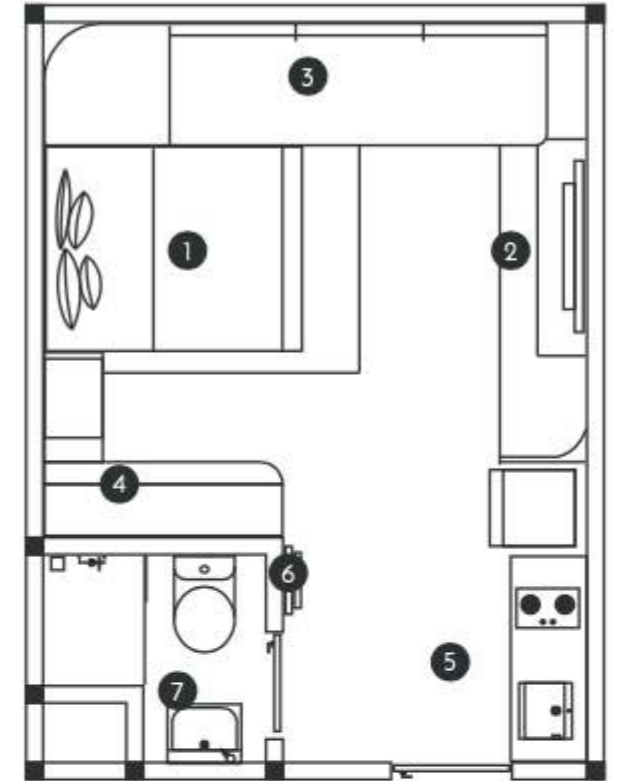

- 1 Backdrop Bed
- 2 Backdrop TV
- 3 Bay Window
- 4 Wardrobe
- 5 Kitchen Set
- 6 Mirror
- 7 Cabinet Wastafel

SPECIFICATION

Fully Furnished

WALL FINISHES	: Common Area	: Paint Ex. Dulux	SANITY WARES	: Wastafel	: Ex. Inax
	: Bedroom	: Panel Ex. Panelku			: Faucet Ex. Grohe
				Shower	: Ex. Grohe
CEILING FINISHES	: Common Area	: Paint Ex. Dulux	FLOOR FINISHES	: Homogeneous Tiles Ex. Indogress	
				Vinyl Ex. Taco	
KITCHEN SET FINISHES	: Top Table	: Marmer Ex. White Cararra	CEILING	: Paint Ex. Dulux	
	Cabinet	: HPL Ex. Aica	ELECTRICITY	: 3500 VA	
	Kitchen Sink	: Ex. Franke	WINDOW	: Glass with Alumunium Frame	
	Kitchen Faucet	: Ex. Kohler		Blinds Ex. Ericson Interior Decoration