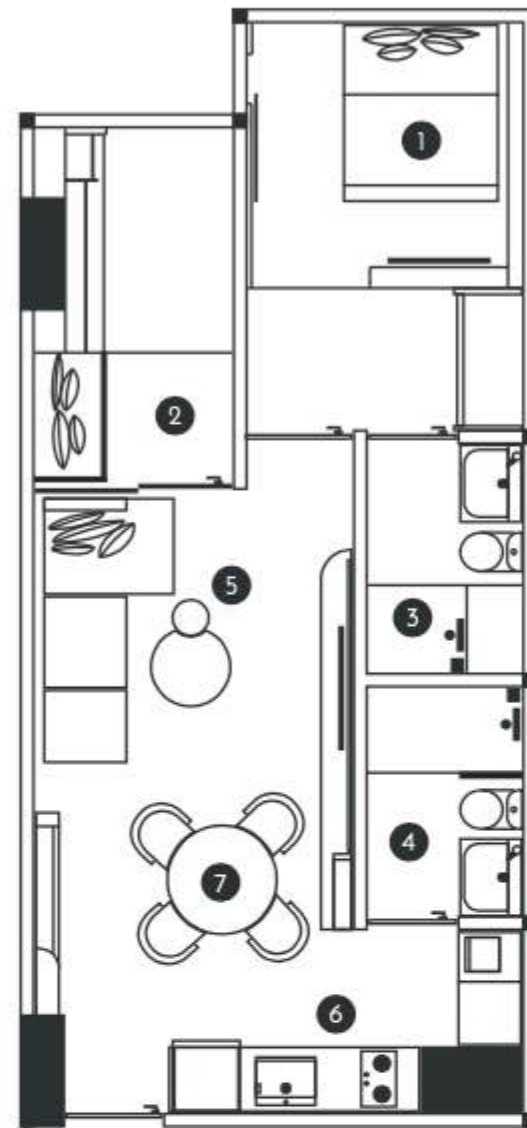

Inspired by the rich storytelling of Netflix's "Beef", our Japandi interiors embody the art of balance—melding tradition with modernity, tranquility with intensity.

Grand Studio Balcony

Semi Gross Area 32.00 sqm

- 1 Backdrop Bed
- 2 Backdrop TV
- 3 Shelves 1
- 4 Working Table
- 5 Kitchen Set
- 6 Wardrobe
- 7 Cabinet Wastafel

SPECIFICATION

Fully Furnished

WALL FINISHES	: Common Area	: HPL Ex. Aica	SANITY WARES	: Wastafel	: Ex. Inax
		: Paint Ex. Dulux			: Faucet Ex. Grohe
				: Shower	: Ex. Grohe
CEILING FINISHES	: Common Area	: Paint Ex. Dulux	FLOOR FINISHES	: Homogeneous Tiles Ex. Indogress	
				: Vinyl Ex. Taco	
KITCHEN SET FINISHES	: Top Table	: Solid Surface Ex. Staron	CEILING	: Paint Ex. Dulux	
	: Cabinet	: Solid Surface Ex. Staron	ELECTRICITY	: 3500 VA	
	: Kitchen Sink	: Ex. Franke	WINDOW	: Glass with Alumunium Frame	
	: Kitchen Faucet	: Ex. Kohler		: Blinds Ex. Ericson Interior Decoration	

2 Bedroom

Semi Gross Area 54.88 sqm

- 1 Master Bedroom
- 2 Bedroom
- 3 Master Bathroom
- 4 Bathroom
- 5 Living Room
- 6 Kitchen Set
- 7 Dining Room

SPECIFICATION Fully Furnished

WALL FINISHES	: Common Area	: HPL Ex. Aica	SANITY WARES	: Wastafel	: Ex. Inax
		Paint Ex. Dulux			: Faucet Ex. Grohe
				Shower	: Ex. Grohe
CEILING FINISHES	: Common Area	: Paint Ex. Dulux	FLOOR FINISHES	: Homogeneous Tiles Ex. Indogress	
				Vinyl Ex. Taco	
KITCHEN SET FINISHES	: Top Table	: Ex. Quadra	CEILING	: Paint Ex. Dulux	
	Cabinet	: Hpl Ex. Franke	ELECTRICITY	: 5500 VA	
	Kitchen Sink	: Ex. Franke	WINDOW	: Glass with Alumunium Frame	
	Kitchen Faucet	: Ex. Kohler		Blinds Ex. Ericson Interior Decoration	

Perfect for those who love to make a statement, these units are designed to impress and inspire.

Grand Studio

Semi Gross Area 32.00 sqm

- 1 Bedroom
- 2 Study Area
- 3 Kitchen
- 4 Bathroom
- 5 Window Bay

SPECIFICATION Fully Furnished