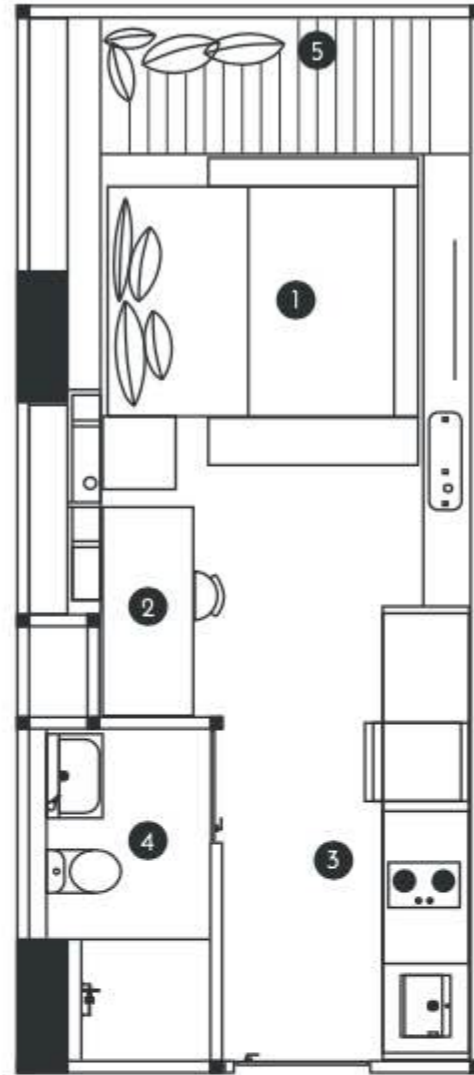

- 1 Backdrop Bed
- 2 Backdrop TV
- 3 Shelves 1
- 4 Working Table
- 5 Kitchen Set
- 6 Wardrobe
- 7 Cabinet Wastafel

SPECIFICATION

Fully Furnished

WALL FINISHES	: Common Area	: HPL Ex. Aica	SANITY WARES	: Wastafel	: Ex. Inax
		: Paint Ex. Dulux			: Faucet Ex. Grohe
				: Shower	: Ex. Grohe
CEILING FINISHES	: Common Area	: Paint Ex. Dulux	FLOOR FINISHES	: Homogeneous Tiles Ex. Indogress	
				: Vinyl Ex. Taco	
KITCHEN SET FINISHES	: Top Table	: Solid Surface Ex. Staron	CEILING	: Paint Ex. Dulux	
	: Cabinet	: Solid Surface Ex. Staron	ELECTRICITY	: 3500 VA	
	: Kitchen Sink	: Ex. Franke	WINDOW	: Glass with Alumunium Frame	
	: Kitchen Faucet	: Ex. Kohler		: Blinds Ex. Ericson Interior Decoration	

2 Bedroom

Semi Gross Area 54.88 sqm

- 1 Master Bedroom
- 2 Bedroom
- 3 Master Bathroom
- 4 Bathroom
- 5 Living Room
- 6 Kitchen Set
- 7 Dining Room

SPECIFICATION Fully Furnished

WALL FINISHES	: Common Area	: HPL Ex. Aica	SANITY WARES	: Wastafel	: Ex. Inax
		Paint Ex. Dulux			: Faucet Ex. Grohe
				Shower	: Ex. Grohe
CEILING FINISHES	: Common Area	: Paint Ex. Dulux	FLOOR FINISHES	: Homogeneous Tiles Ex. Indogress	
				Vinyl Ex. Taco	
KITCHEN SET FINISHES	: Top Table	: Ex. Quadra	CEILING	: Paint Ex. Dulux	
	Cabinet	: Hpl Ex. Franke	ELECTRICITY	: 5500 VA	
	Kitchen Sink	: Ex. Franke	WINDOW	: Glass with Alumunium Frame	
	Kitchen Faucet	: Ex. Kohler		Blinds Ex. Ericson Interior Decoration	

Perfect for those who love to make a statement, these units are designed to impress and inspire.

Grand Studio

Semi Gross Area 32.00 sqm

- 1 Bedroom
- 2 Study Area
- 3 Kitchen
- 4 Bathroom
- 5 Window Bay

SPECIFICATION Fully Furnished