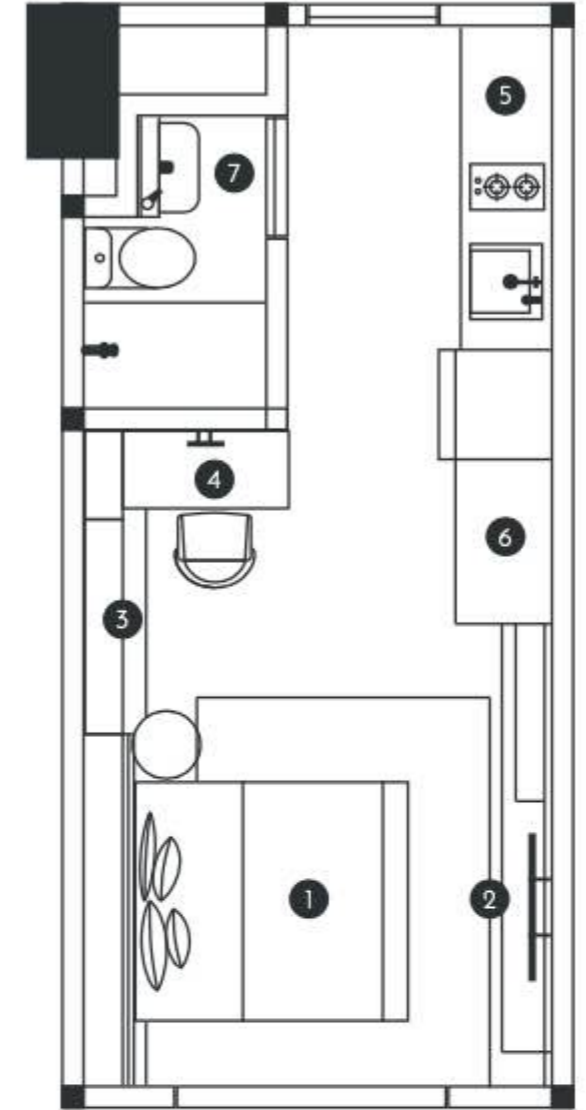

- 1 Backdrop Bed
- 2 Backdrop TV
- 3 Shelves 1
- 4 Working Table
- 5 Kitchen Set
- 6 Wardrobe
- 7 Cabinet Wastafel

SPECIFICATION

Fully Furnished

WALL FINISHES	: Common Area	: HPL Ex. Aica	SANITY WARES	: Wastafel	: Ex. Inax
		: Paint Ex. Dulux			: Faucet Ex. Grohe
				: Shower	: Ex. Grohe
CEILING FINISHES	: Common Area	: Paint Ex. Dulux	FLOOR FINISHES	: Homogeneous Tiles Ex. Indogress	
				: Vinyl Ex. Taco	
KITCHEN SET FINISHES	: Top Table	: Solid Surface Ex. Staron	CEILING	: Paint Ex. Dulux	
	: Cabinet	: Solid Surface Ex. Staron	ELECTRICITY	: 3500 VA	
	: Kitchen Sink	: Ex. Franke	WINDOW	: Glass with Alumunium Frame	
	: Kitchen Faucet	: Ex. Kohler		: Blinds Ex. Ericson Interior Decoration	