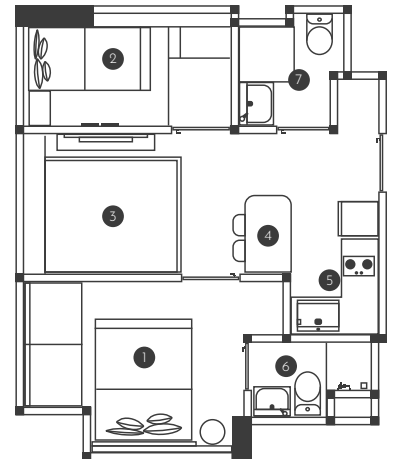

LIMITED UNITS

Korean Contemporary Inspired by *Hometown Cha-Cha-Cha*

Grand Studio

Semi Gross Area
32.93 sqm

- 1 Backdrop Bed
- 2 Backdrop TV
- 3 Bay Window
- 4 Wardrobe
- 5 Kitchen Set
- 6 Mirror
- 7 Cabinet Wastafel

2 Bedroom Corner

Semi Gross Area
51.22 sqm

- 1 Master Bedroom
- 2 Bedroom A
- 3 Living Area
- 4 Dining Area
- 5 Kitchen
- 6 Bathroom A
- 7 Bathroom B

LOCATION

- 5 Mins to Mall Living World
- 5 Mins to Mall Alam Sutera
- 5 Mins to Tol Tangerang - Jakarta
- 5 Mins to Summarecon Mall Serpong
- 8 Mins to IKEA
- 10 Mins to BINUS University
- 10 Mins to St. Laurensia School
- 10 Mins to Bunda Mulia University