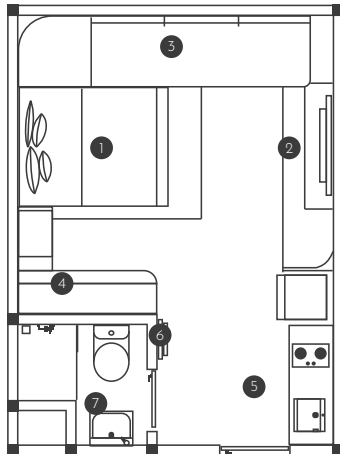

LIMITED UNITS

Korean Contemporary Inspired by *Hometown Cha-Cha-Cha*

Grand Studio

Semi Gross Area
32.93 sqm

- 1 Backdrop Bed
- 2 Backdrop TV
- 3 Bay Window
- 4 Wardrobe
- 5 Kitchen Set
- 6 Mirror
- 7 Cabinet Wastafel

2 Bedroom Corner

Semi Gross Area
51.22 sqm

- 1 Master Bedroom
- 2 Bedroom A
- 3 Living Area
- 4 Dining Area
- 5 Kitchen
- 6 Bathroom A
- 7 Bathroom B

LOCATION

- 5 Mins to Mall Living World
- 5 Mins to Mall Alam Sutera
- 5 Mins to Tol Tangerang - Jakarta
- 5 Mins to Summarecon Mall Serpong
- 8 Mins to IKEA
- 10 Mins to BINUS University
- 10 Mins to St. Laurensia School
- 10 Mins to Bunda Mulia University