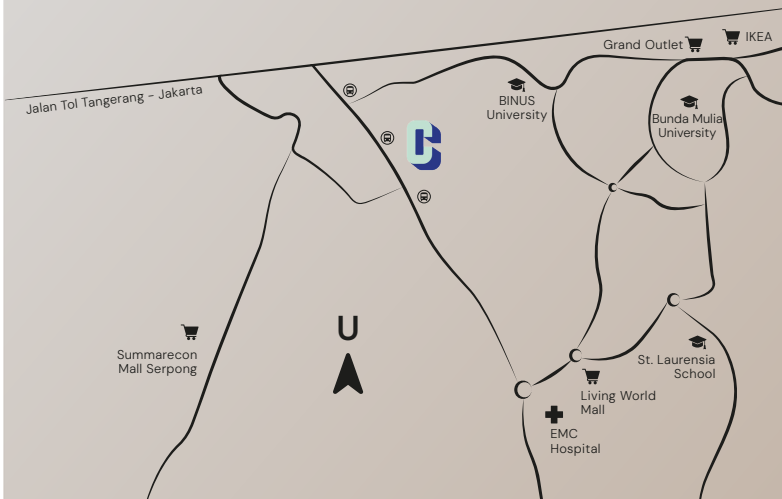

2 Bedroom Corner

Semi Gross Area
51.22 sqm

- 1 Master Bedroom
- 2 Bedroom A
- 3 Living Area
- 4 Dining Area
- 5 Kitchen
- 6 Bathroom A
- 7 Bathroom B

LOCATION

- 5 Mins to Mall Living World
- 5 Mins to Mall Alam Sutera
- 5 Mins to Tol Tangerang - Jakarta
- 5 Mins to Summarecon Mall Serpong
- 8 Mins to IKEA
- 10 Mins to BINUS University
- 10 Mins to St. Laurensia School
- 10 Mins to Bunda Mulia University

Top-Notch Amenities for Ultimate Convenience:

- 5km Jogging Track
- Co-Working Space
- Lifestyle Mall
- 1:1 Parking Lot
- Fitness Center
- Sky Pool

COLLINS MARKETING GALLERY

Jl. MH. Thamrin No.17, Panunggangan Pinang, Kota Tangerang