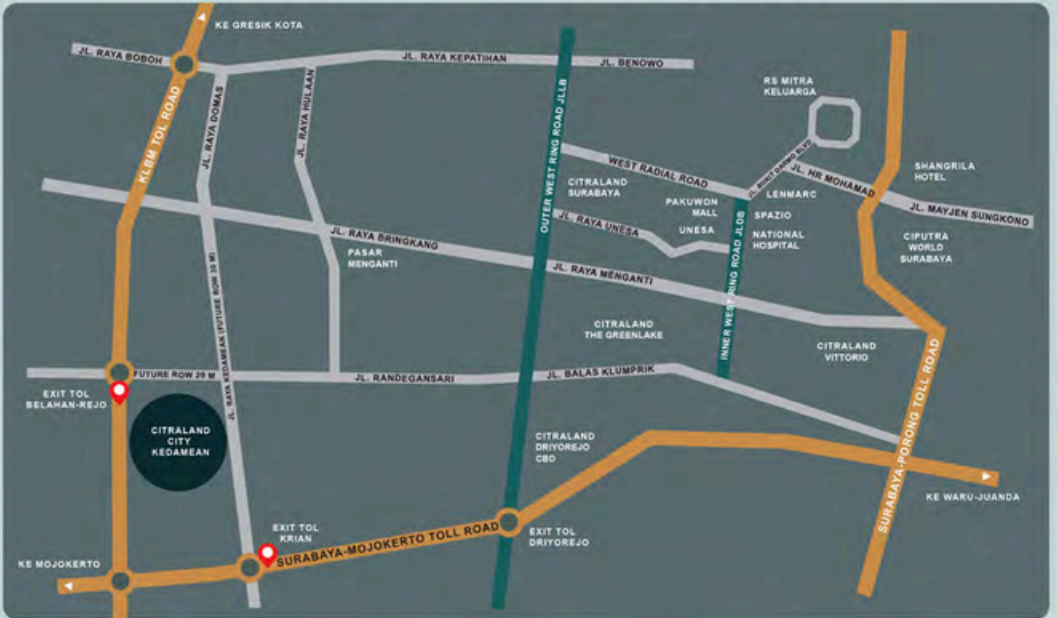

#### LISTRIK

2200

CREATED FOR MODERN  
INTERNATIONAL CITY

**200 HA**  
SELF-CONTAINED CITY

**LEGEND :**

- 1. Main Gate
- 2. Theme Park
- 3. Residential Cluster
- 4. Lifestyle Mall
- 5. Apartments
- 6. Office Towers
- 7. Shophouses
- 8. Commercial Area
- 9. Marketing Office

LIFESTYLE MALL • APARTMENT • HOSPITAL • SCHOOL • CAFÉ&RESTO  
COMMERCIAL AREA • WATERPARK • SPORT CENTER • GREEN BELT PARK

**STRATEGIC LOCATION**

**3 MIN TO  
TOLL GATE  
SUMO**

**3 MIN TO  
TOLL GATE  
KLBM**

**20 MIN TO  
CITRALAND  
SURABAYA**

**35 MIN TO  
JUANDA  
AIRPORT**

**45 MIN TO  
SURABAYA  
CITY CENTER**

  
**CITRALAND CITY**  
Modern International City  
KEDAMEAN

**MARKETING GALLERY**  
Jl. Raya Kedamean KM 5,5, Gresik Selatan