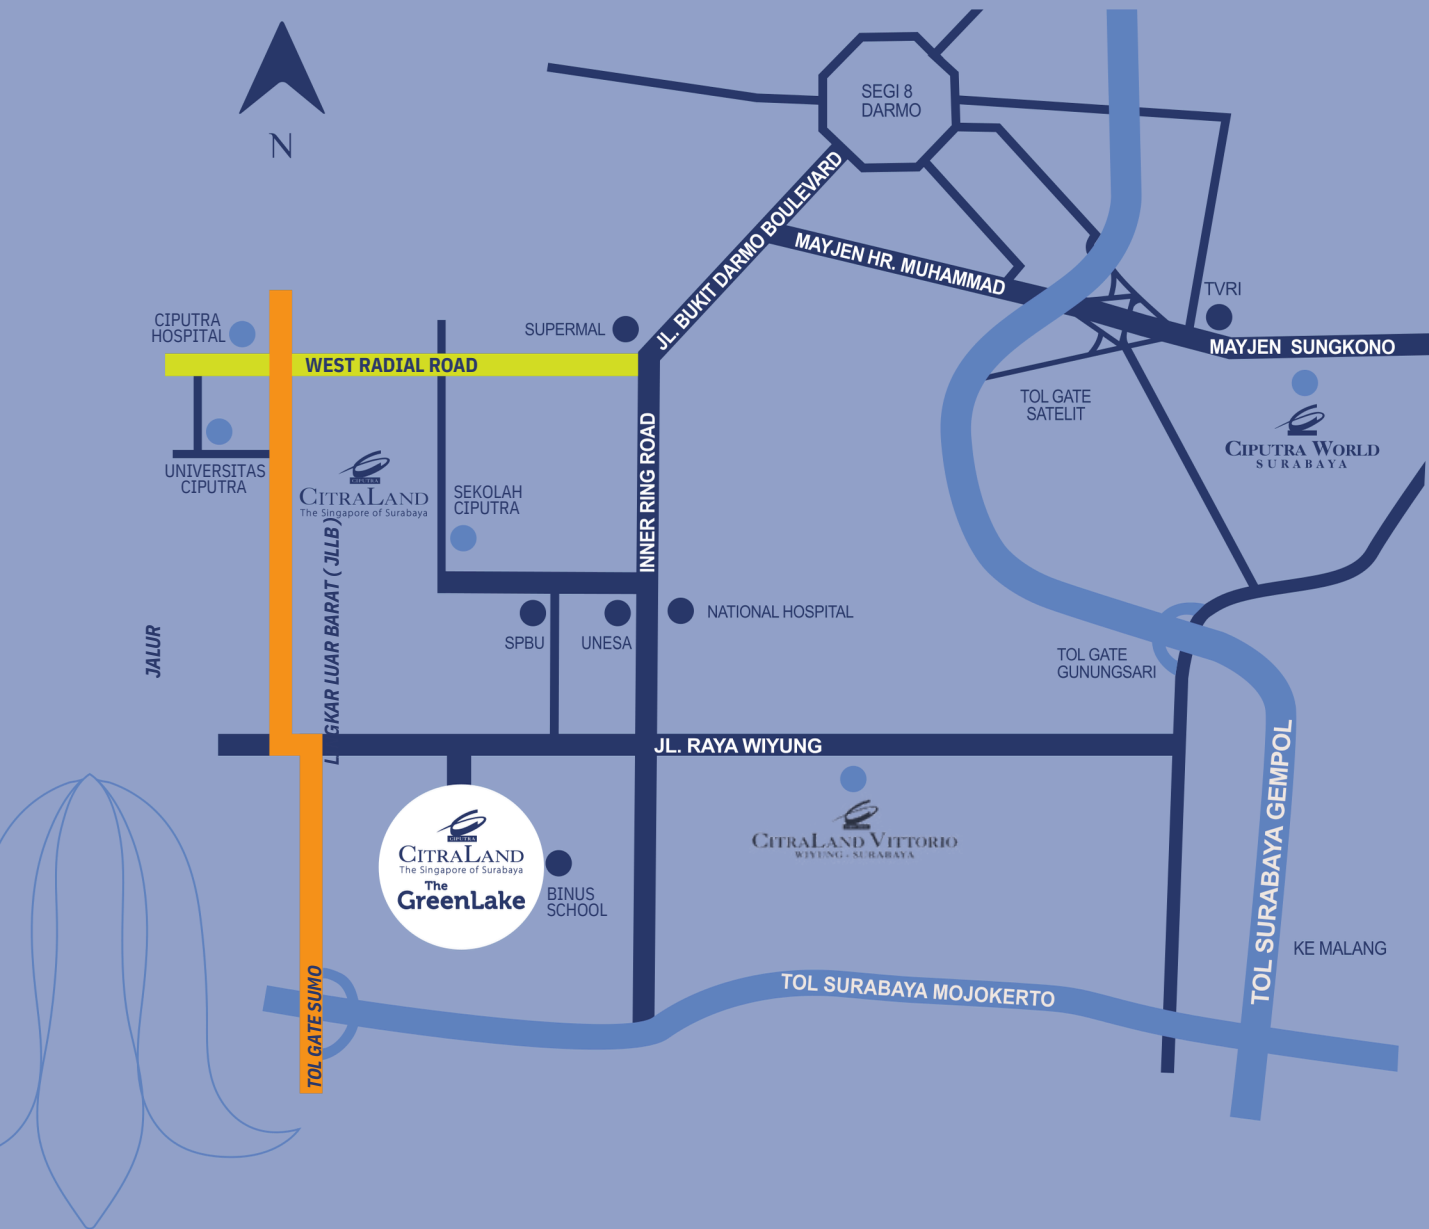

The Finest Facilities

- Ciputra Hospital
- Universitas Ciputra
- Binus School