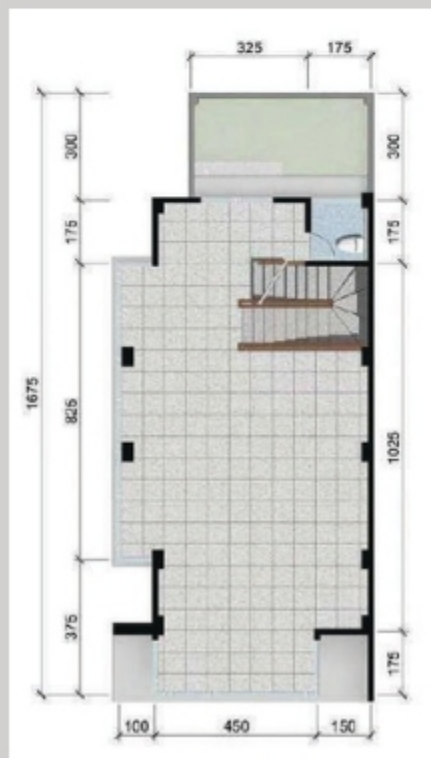

CITRALAND

The Singapore of Surabaya

The GreenLake

CORNER 3 FLOOR

CAFE OFFICE SALON & SPA PHOTO STUDIO BOUTIQUE MINIMARKET

1st FLOOR

2nd FLOOR

3rd FLOOR