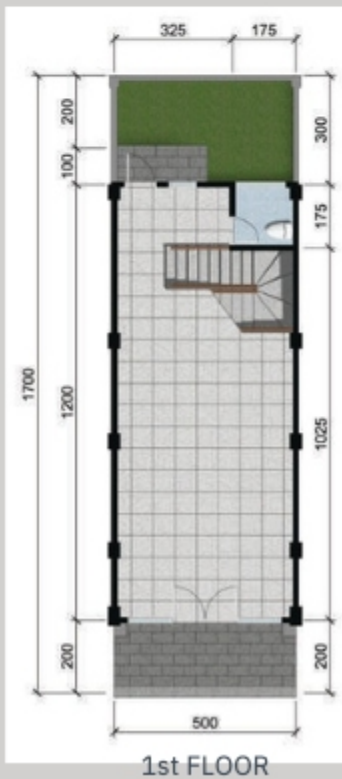

STANDARD 2 FLOOR

LAUNDRY · BAKERY · RESTO · DESIGN STUDIO · STORE · PET SHOP

YOUR BUSINESS, HOME & DREAM IN ONE

Discover a seamless fusion of work and life, where convenience meets opportunity. Embrace the future of urban living with **North Avenue Shophouses**, designed to elevate your lifestyle and your business.