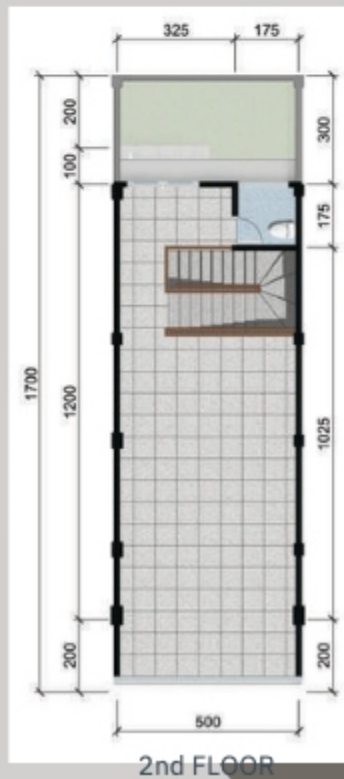

STANDARD 2 FLOOR

LAUNDRY · BAKERY · RESTO · DESIGN STUDIO · STORE · PET SHOP

YOUR BUSINESS, HOME & DREAM IN ONE

Discover a seamless fusion of work and life, where convenience meets opportunity. Embrace the future of urban living with **North Avenue Shophouses**, designed to elevate your lifestyle and your business.