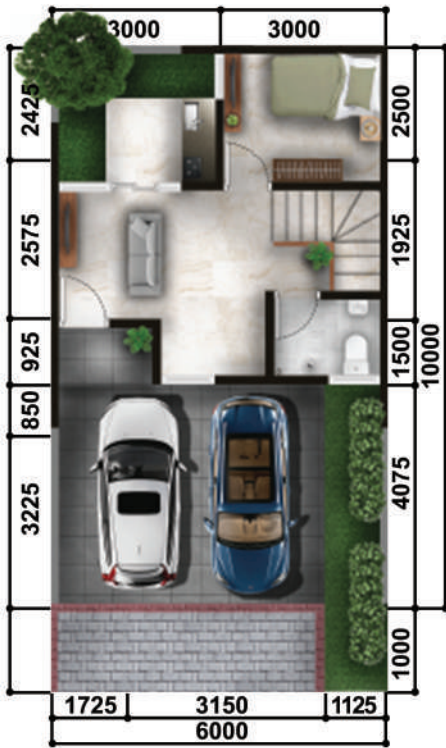

athaya

CLOSE TO FIT | AT FORTUNE

STARTING FROM

1.3 **BIO***

DP

0%*

*Exclude PPN
* S & K berlaku

- FREE*:**
- AC TIAP KAMAR
 - AJB & BPHTB

1st Floor

2nd Floor

athaya

Lt 60/Lb 66

x2
 x3
 x2

Peta Lokasi

Marketing Office

Jalan Boulevard Graharaya
 Blok A1 No. 01 Paku Jaya Serpong Utara,
 Kota Tangerang Selatan, Banten 15324