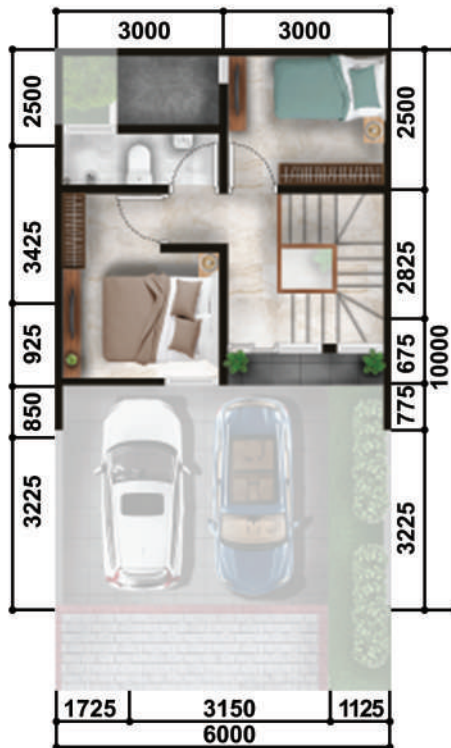

athaya

CLOSE TO FIT | AT FORTUNE

STARTING FROM

1.3 **BIO***

DP

0%*

*Exclude PPN
* S & K berlaku

- FREE*:**
- AC TIAP KAMAR
 - AJB & BPHTB

1st Floor

2nd Floor

athaya

Lt 60/Lb 66

x2
 x3
 x2

Peta Lokasi

Marketing Office

Jalan Boulevard Graharaya
 Blok A1 No. 01 Paku Jaya Serpong Utara,
 Kota Tangerang Selatan, Banten 15324