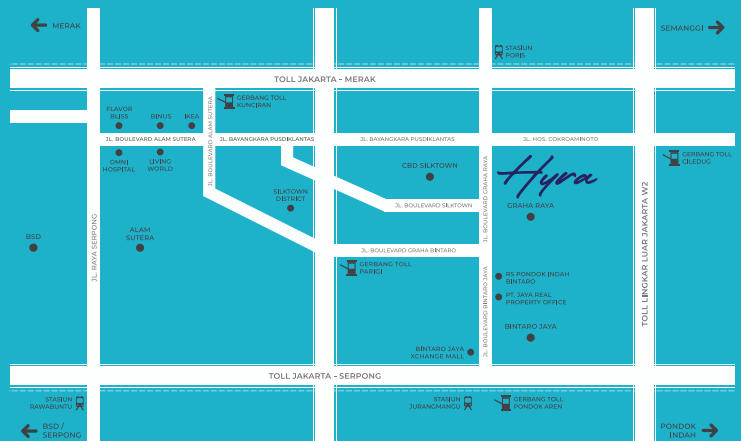

Peta Lokasi

Marketing Office

Jalan Boulevard Graharaya
Blok A1 No. 01 Paku Jaya, Serpong Utara,
Kota Tangerang Selatan, Banten 15324