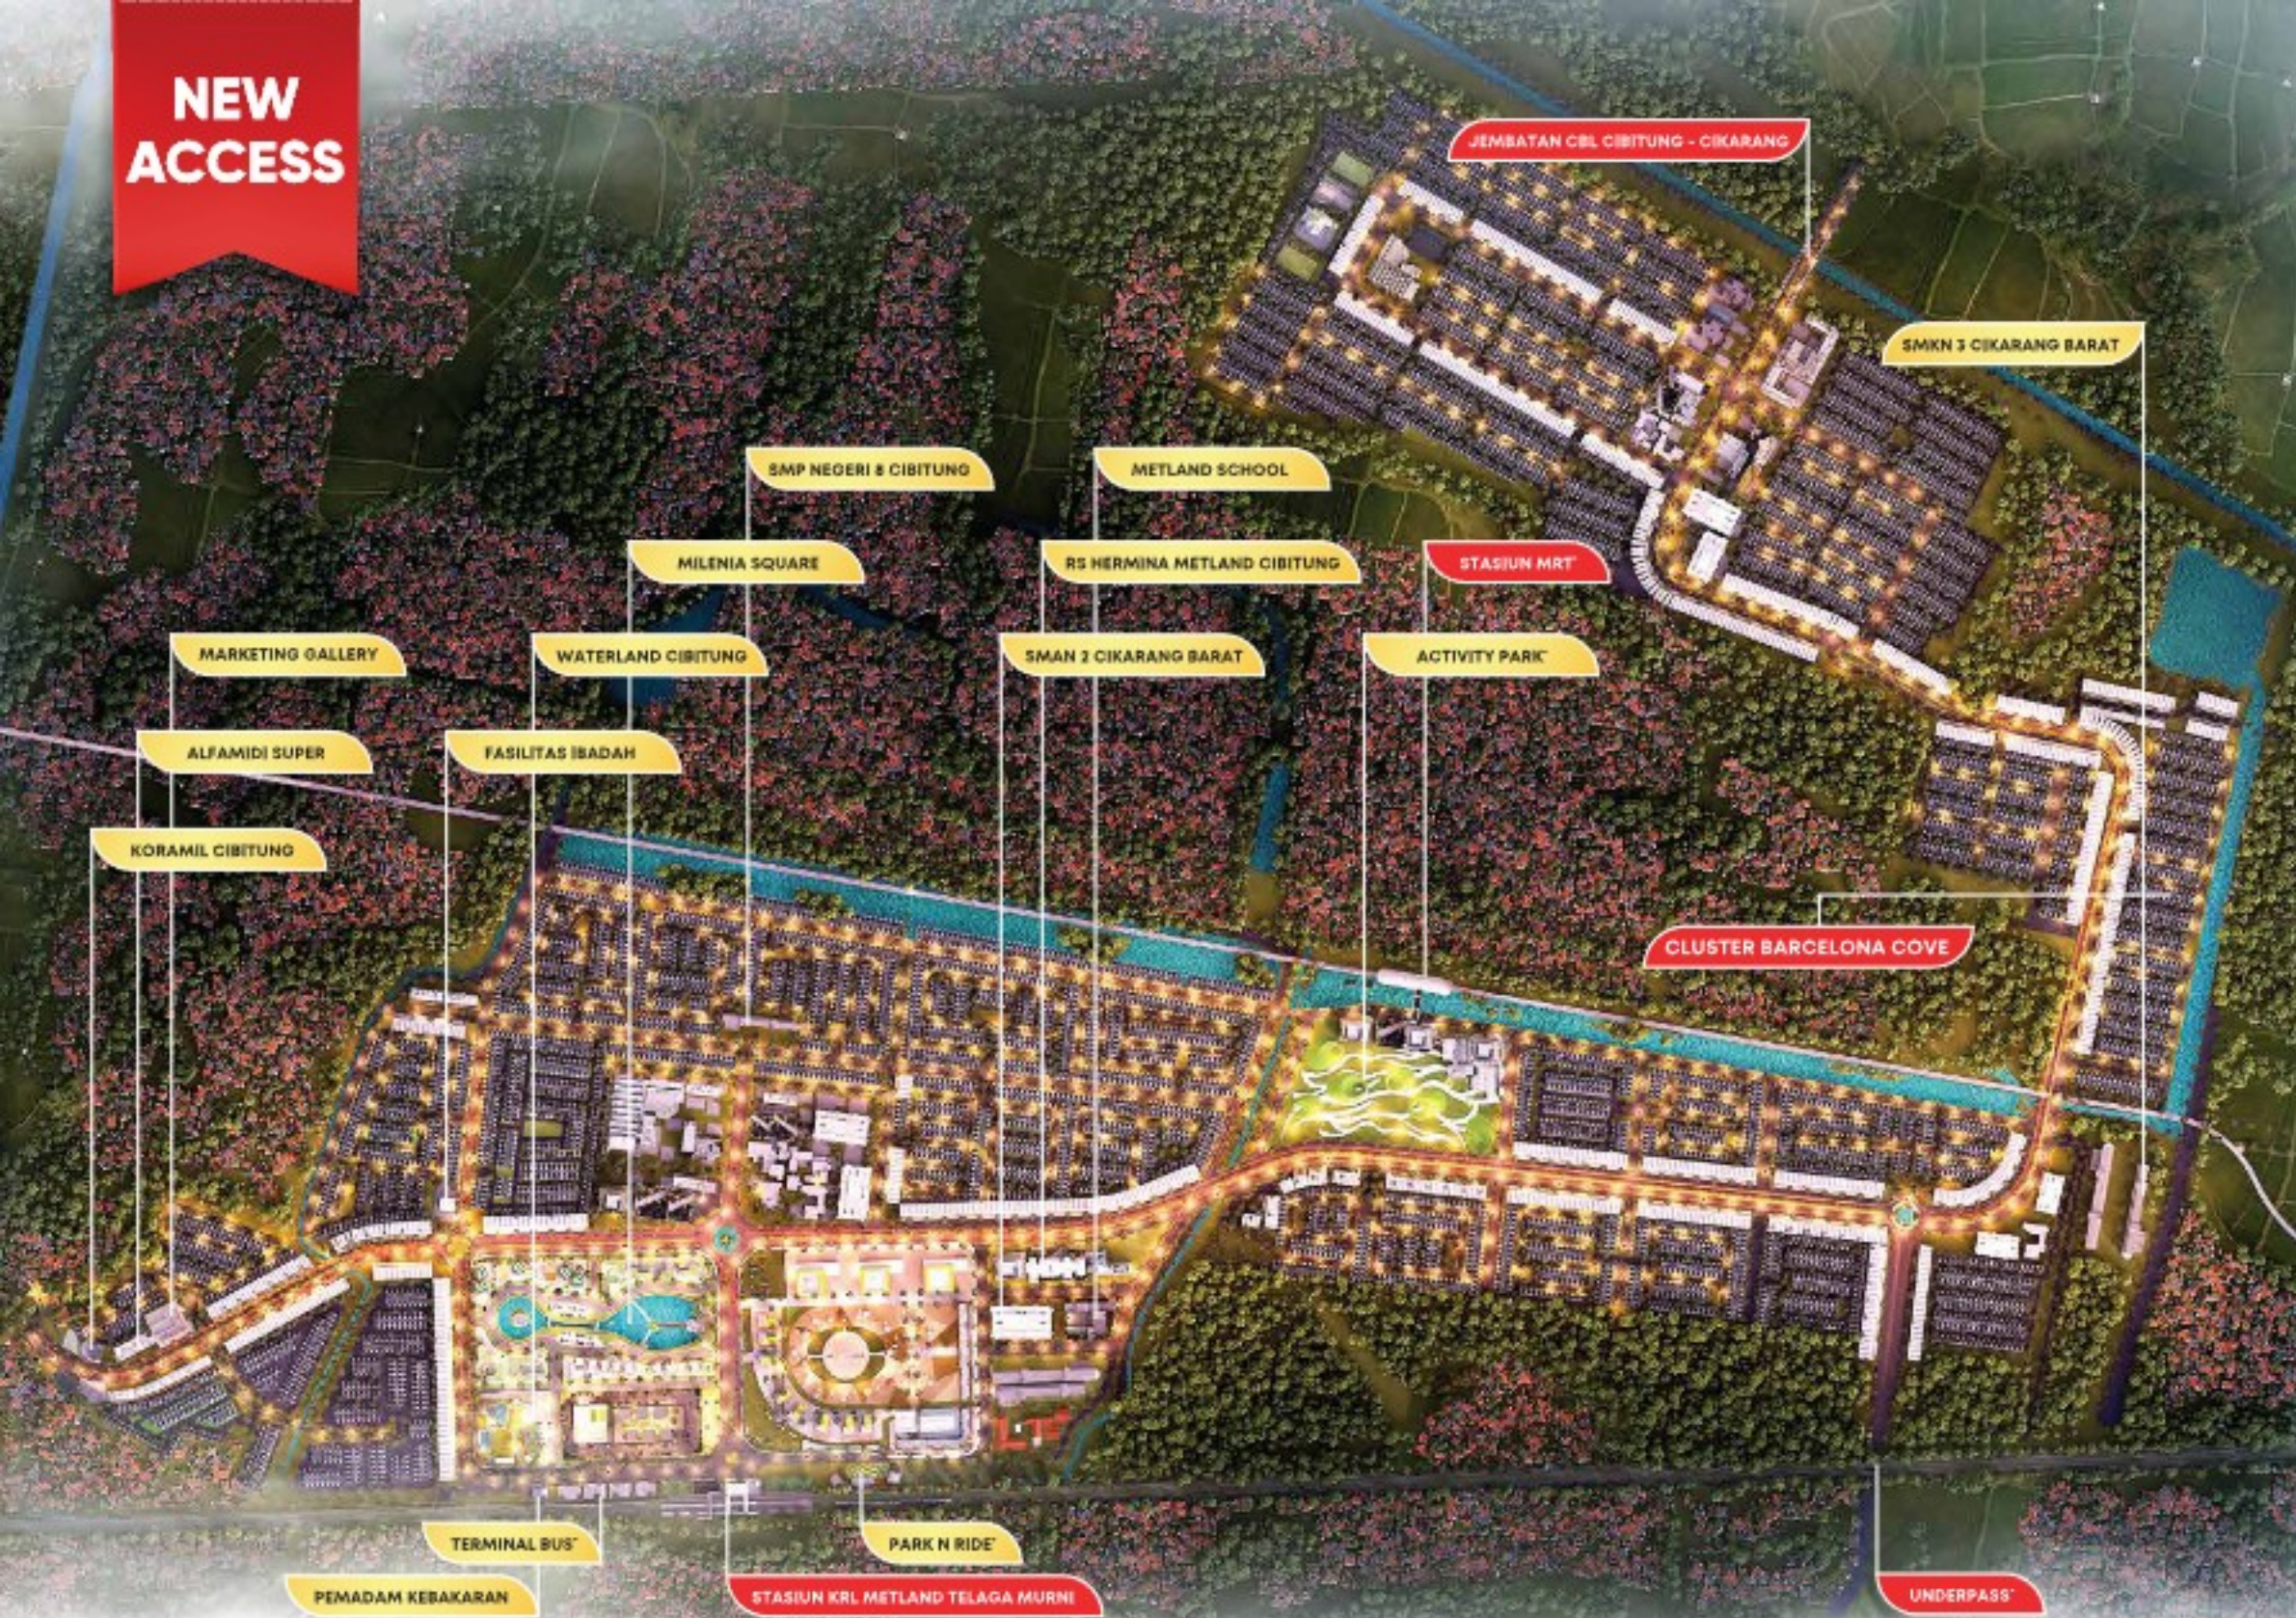

**NEW
ACCESS**

TYPE 31/72

- 2 Bedroom
- 1 Bathroom
- Living Room
- Kitchen & Pantry
- Carport