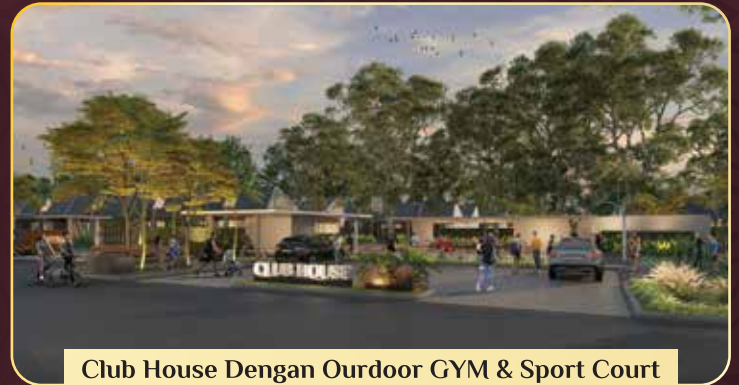

Pusat Aktifitas & Ibadah Cluster

Club House Dengan Outdoor GYM & Sport Court

Fasilitas Sub Cluster

- Double Gate
- Children Playground
- ROW Jalan 7 Meter
- Outdoor GYM

MARKETING GALLERY METLAND CIKARANG

Jl. H. Oemar Said Cokroaminoto, Kalijaya,
Kec. Cikarang Barat, Kab. Bekasi, Jawa Barat, 17530

Scan Me