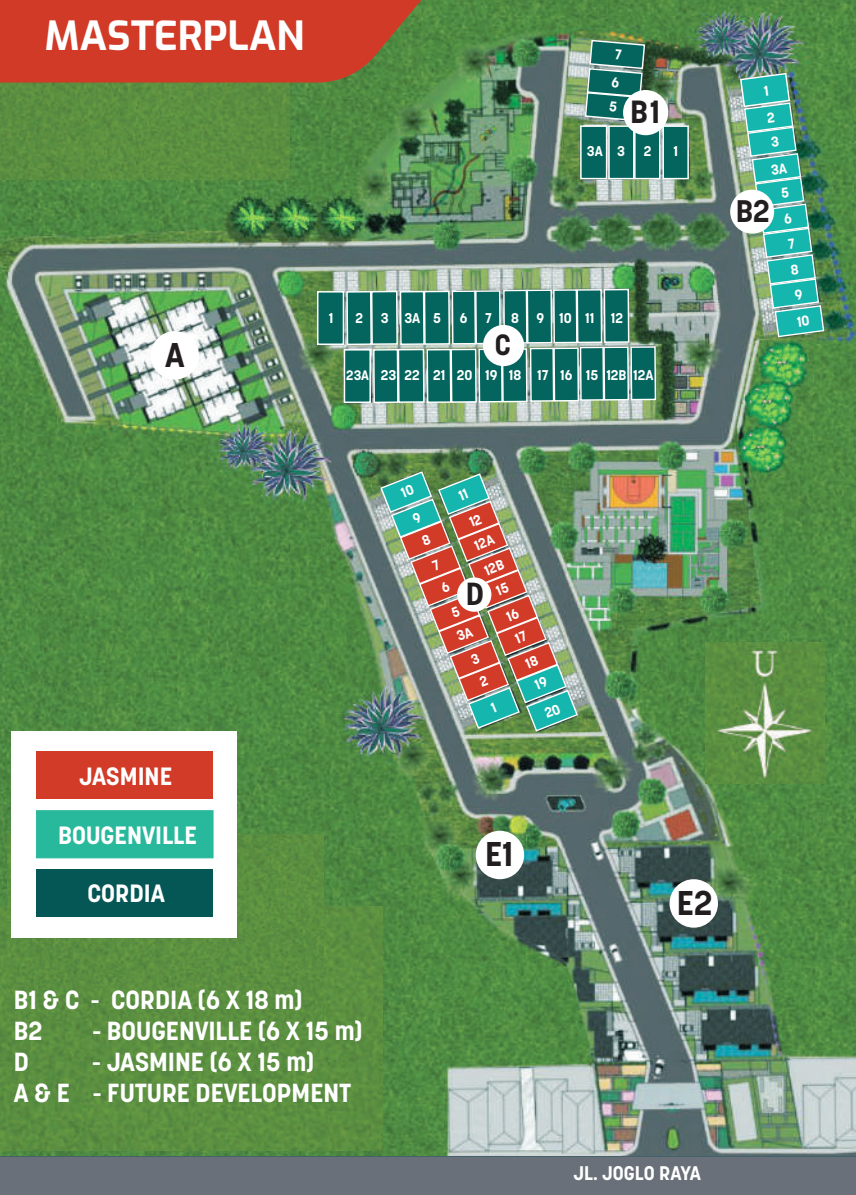

## FASILITAS

Kinetic Garden & Basketball Court

## BOUGENVILLE

2 Lantai

1 Carport

LT 110 m<sup>2</sup>

3 Kamar Tidur

2 Kamar Mandi

LB 95 m<sup>2</sup>

## MASTERPLAN

B1 & C - CORDIA (6 X 18 m)  
 B2 - BOUGENVILLE (6 X 15 m)  
 D - JASMINE (6 X 15 m)  
 A & E - FUTURE DEVELOPMENT