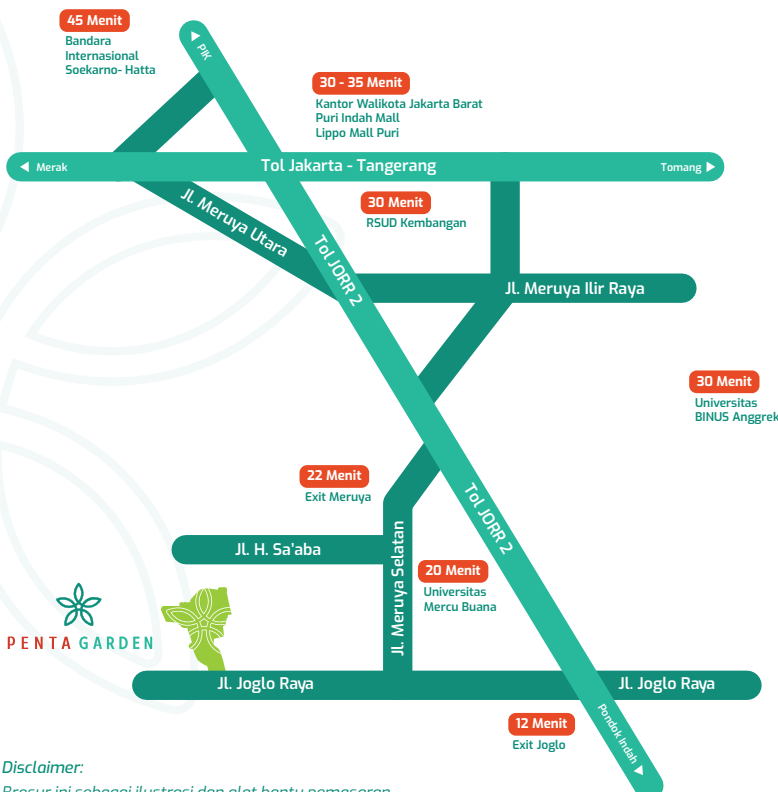

Disclaimer:
Brosur ini sebagai ilustrasi dan alat bantu pemasaran dan bukan merupakan bagian dari kontrak jual beli.
Desain dapat berubah sewaktu-waktu disesuaikan dengan kondisi lapangan.

Marketing Gallery

Jl. Joglo Raya No. 18
Jakarta Barat 11640

pentagardenofficial.com @pentagardenofficial

Bank Partner: