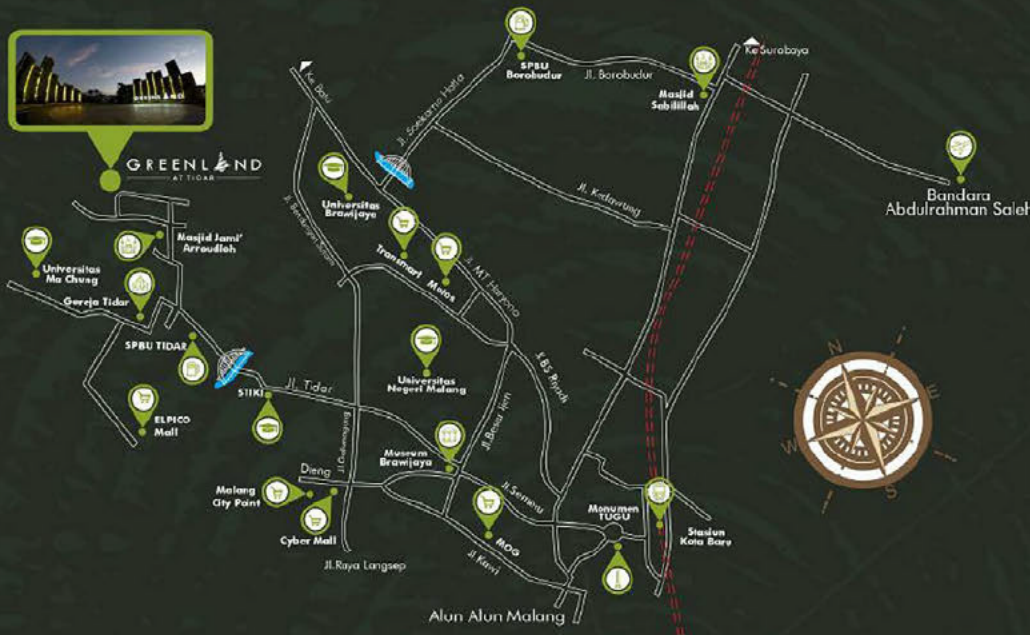

A New Story
Begins

COMING SOON
GREENLAND MART

**KOTA MADYA
MALANG**

GREENLAND PARK

**LINGKUNGAN
NYAMAN**

GREENLAND
AT TIDAR

Contact Us For More:

[greenlandtidar](https://www.instagram.com/greenlandtidar)

ONE GATE SYSTEM

KEAMANAN 24 JAM

**15 MENIT DARI
PUSAT KOTA**

**10 MENIT DARI
PUSAT PENDIDIKAN**

*This is not only a home.
This home is a witness
to those who live their story*

THE ARC

Tampilan *minimalist* dengan jendela besar dipadu tangga putar yang *iconic*.