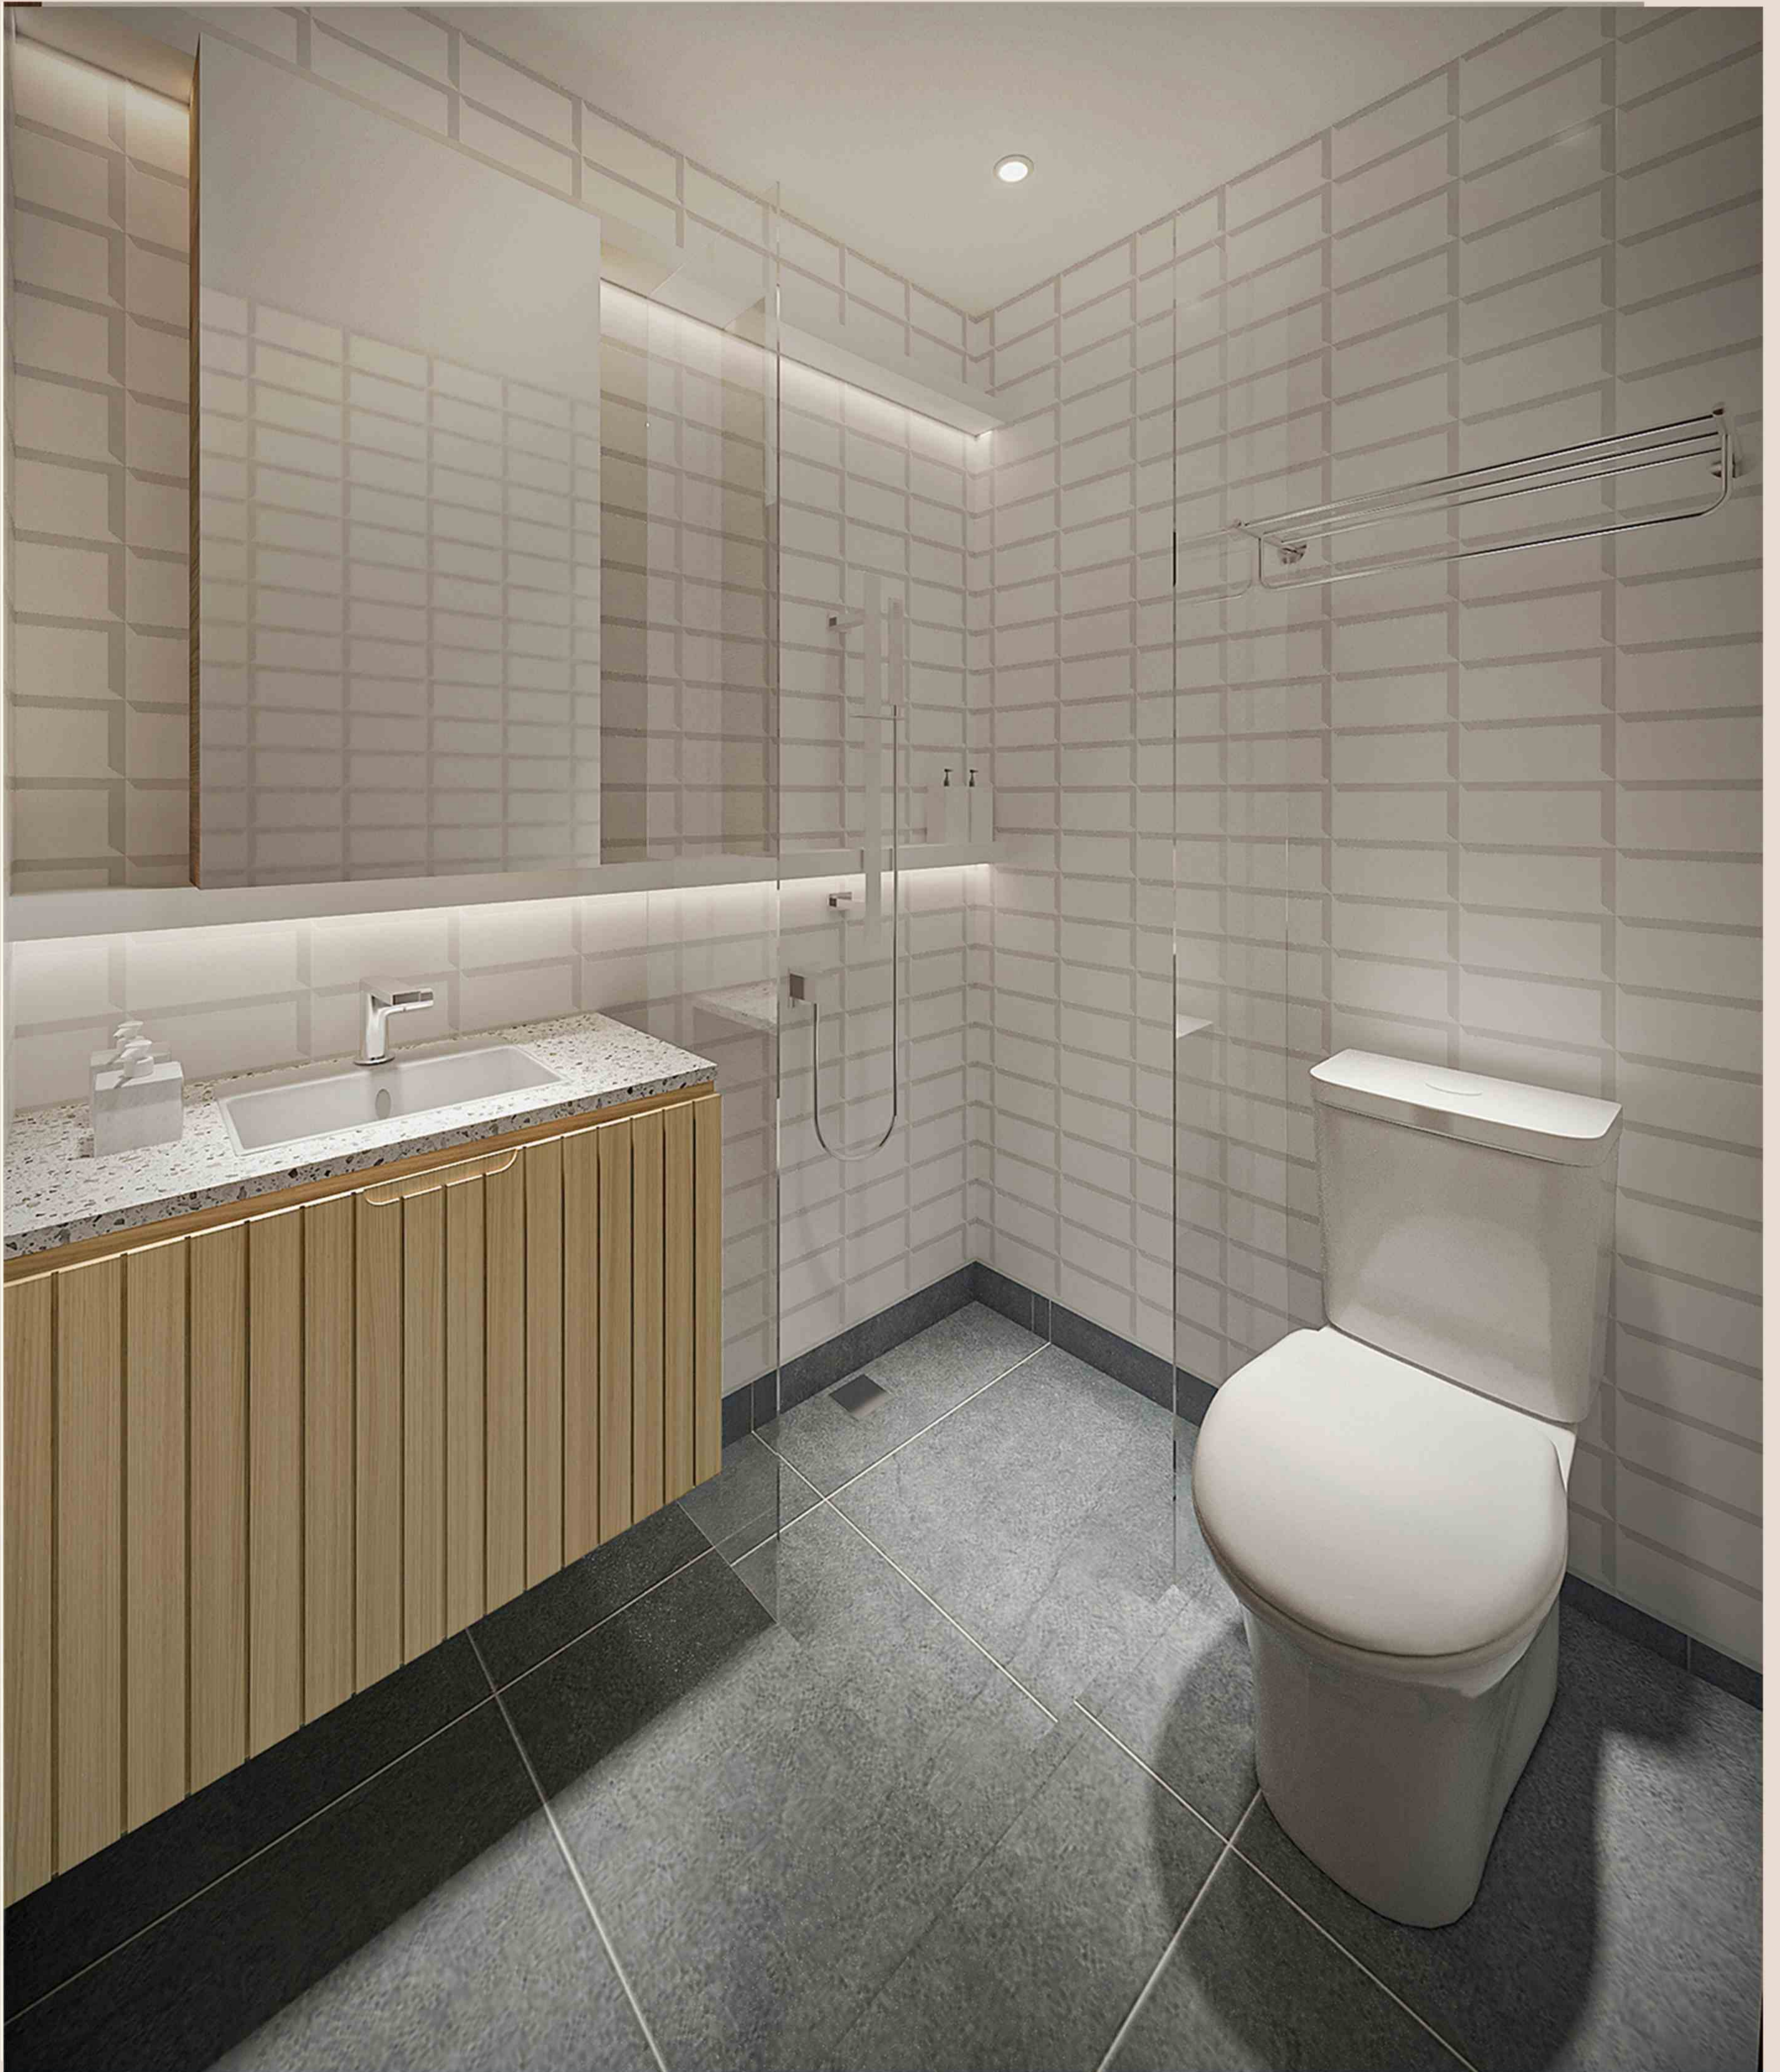

THE AYARAHILL
SERPONG

TYPE 38

TYPE 38

Land
60 m2

Building
38 m2

-  **2 Bedroom**
-  **1 Living Room**
-  **1 Dining Room**
-  **1 Bathroom**

Denah LT Dasar

Land 72 m2
Building 38 m2

-  **2 Bedroom**
-  **1 Living Room**
-  **1 Dining Room**
-  **1 Bathroom**

Denah LT Dasar

Livingroom

Livingroom

Livingroom

Bedroom

Bedroom

Bedroom