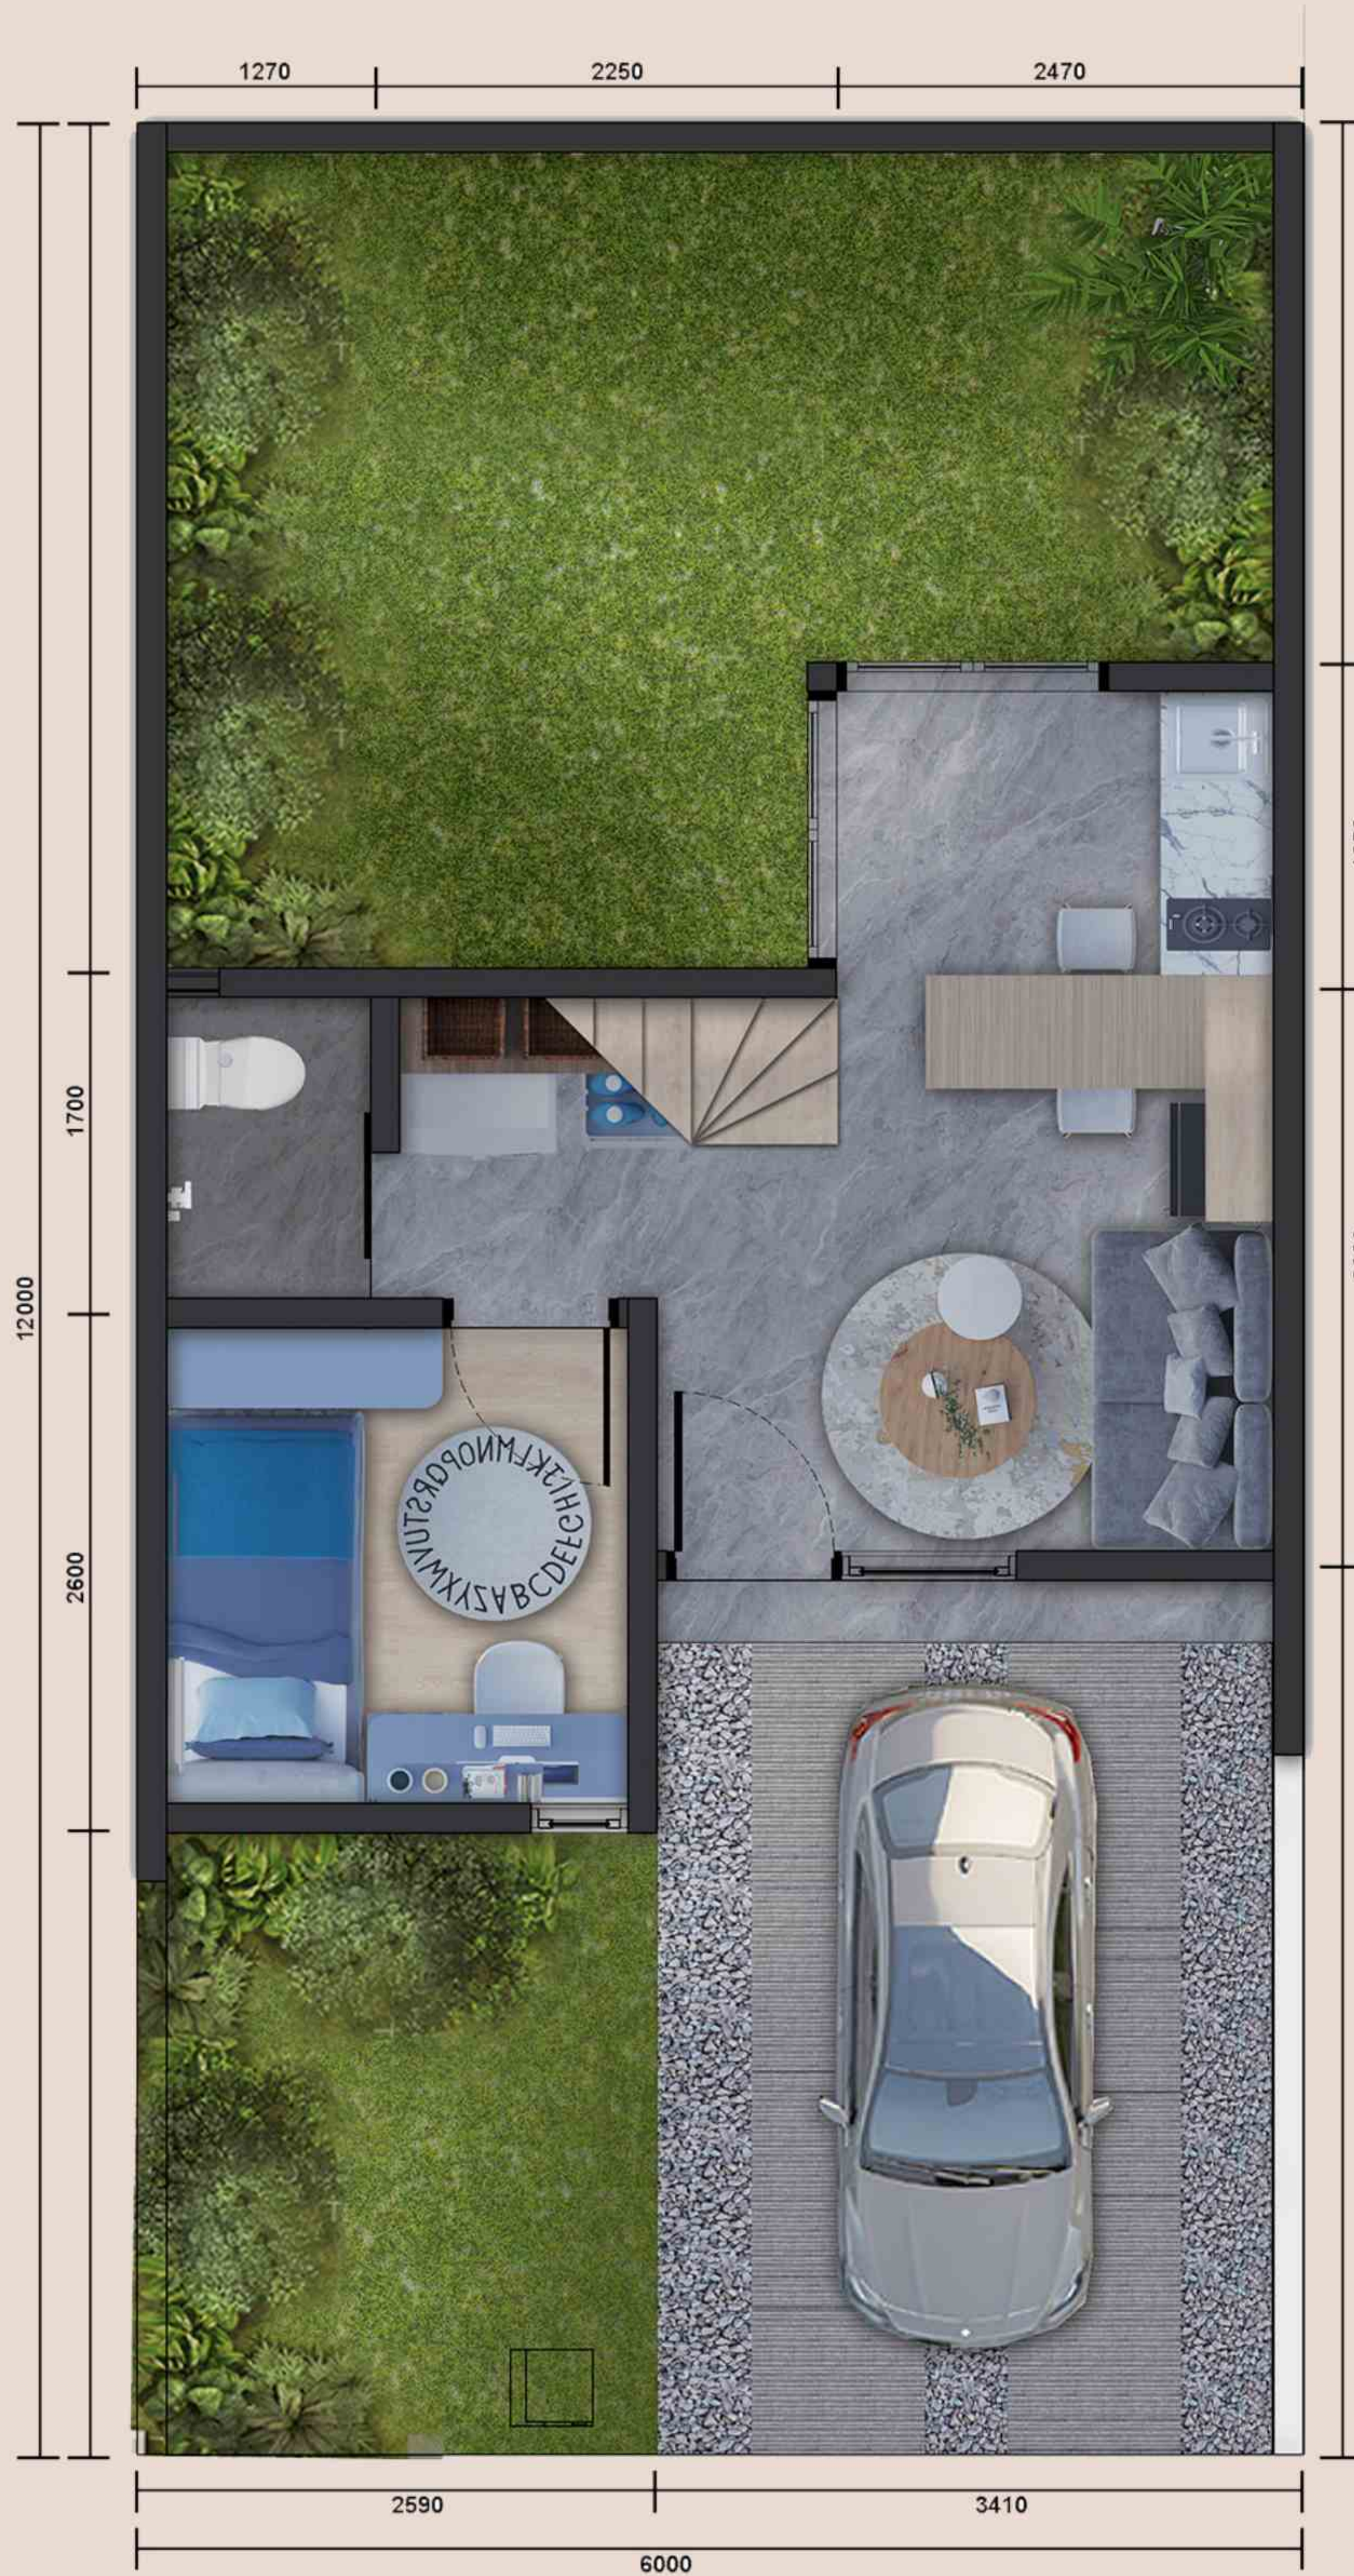

THE AYARAHILL
SERPONG

TYPE 46

TYPE 46

TYPE 46

TYPE 46

TYPE 46

Denah LT Dasar

Denah LT 2

Land
72 m²

Building
46 m²

 **2 Bedroom**

 **1 Living Room**

 **1 Dining Room**

 **2 Bathroom**

Livingroom

Livingroom

Livingroom

Bedingoom

Bedroom

Bathroom

Bathroom

MAIN GATE

AYARAPARK

AYARAPARK