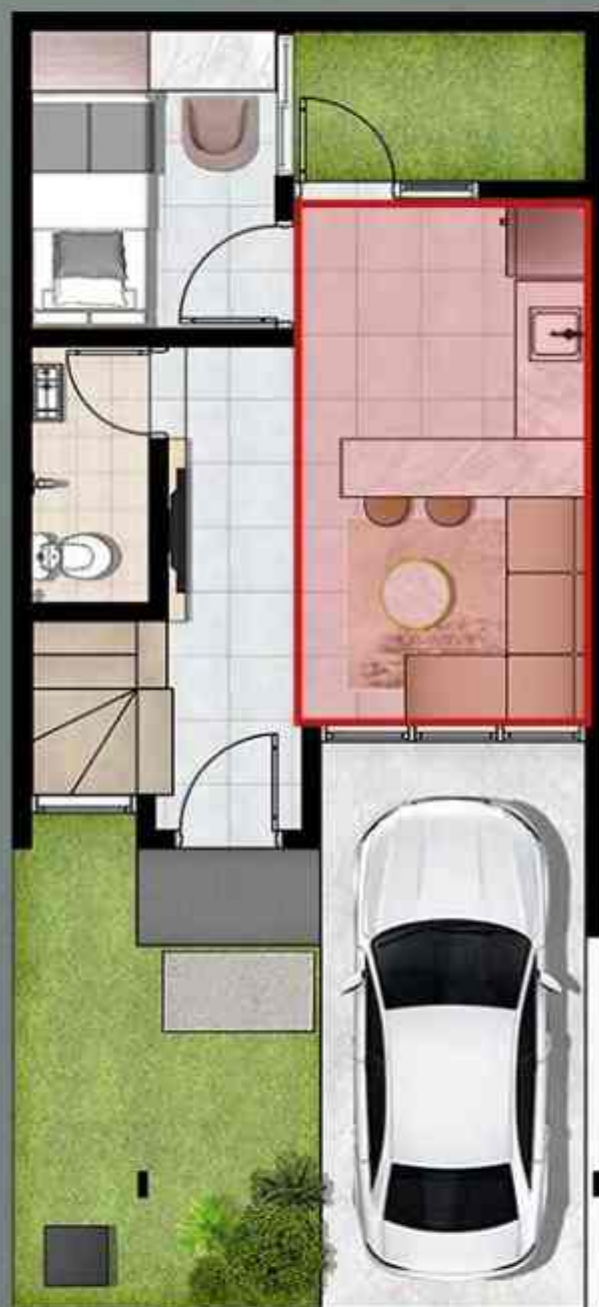

Start to live in Residential with nuance of natural serendipity complete with various facilities that complete everything you ever need.

CHELSEA

Peony

Type 5

Built-in 5x11 sqm of land with new dynamic multifunction space concept, a house of 3 bedrooms with spacious daybed and smart home

# Peony

5 x 11 | Land 55 Building 77

3 1 extra Day Bed 2 1

first floor

second floor

first floor