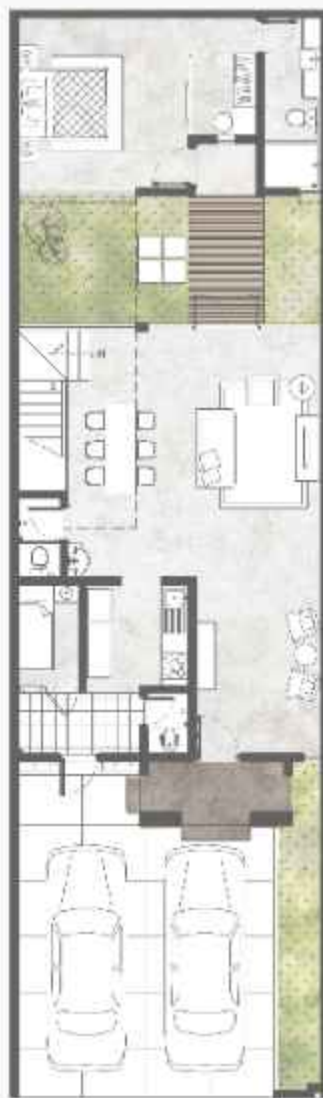

LT.

126

LB.

141

7x18

type

Farmingington

FIRST FLOOR

SECOND FLOOR

-  3+1
-  3+1
-  1

FIRST FLOOR

SECOND FLOOR

-  4+1
-  3+1
-  1

STANDARD

LT.

126

FIRST FLOOR

SECOND FLOOR

-  4+1
-  3+1
-  2

DELUXE

LT. 168 | LB. 176

FIRST FLOOR

SECOND FLOOR

-  4+1
-  4+1
-  2

PREMIERE

LT. 168 | LB. 229

Where's the Location?

menuju
Cluster Caspia

LEGEND

 : Tipe Farmington
7x18m (2 lantai)

 : Tipe Emmerson
7x24m (2 lantai)

Menuju
Kebraon 5