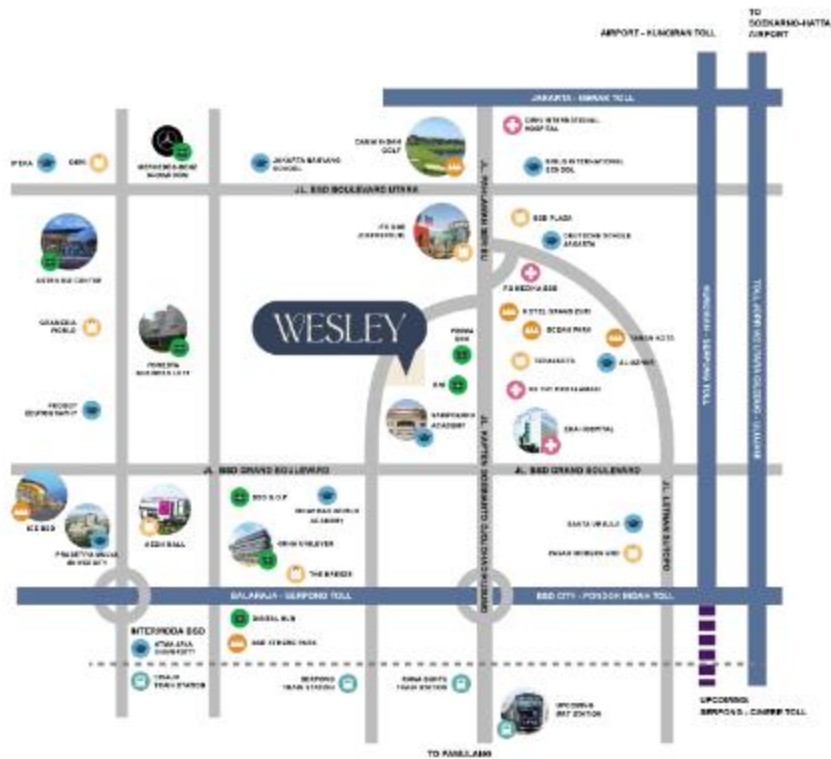

5-STAR FACILITIES

ENJOY THE LUXURY LIVING WITH

5-STAR FACILITIES

ENJOY THE LUXURY LIVING WITH

5-STAR FACILITIES

# CONVENIENTLY LOCATED AT CBD BSD

-  EDUCATION
-  SPORT, LEISURE & RECREATION
-  TRANSPORTATION HUB
-  COMMERCIAL
-  OFFICE
-  HOSPITAL

*Live within the Luxury*