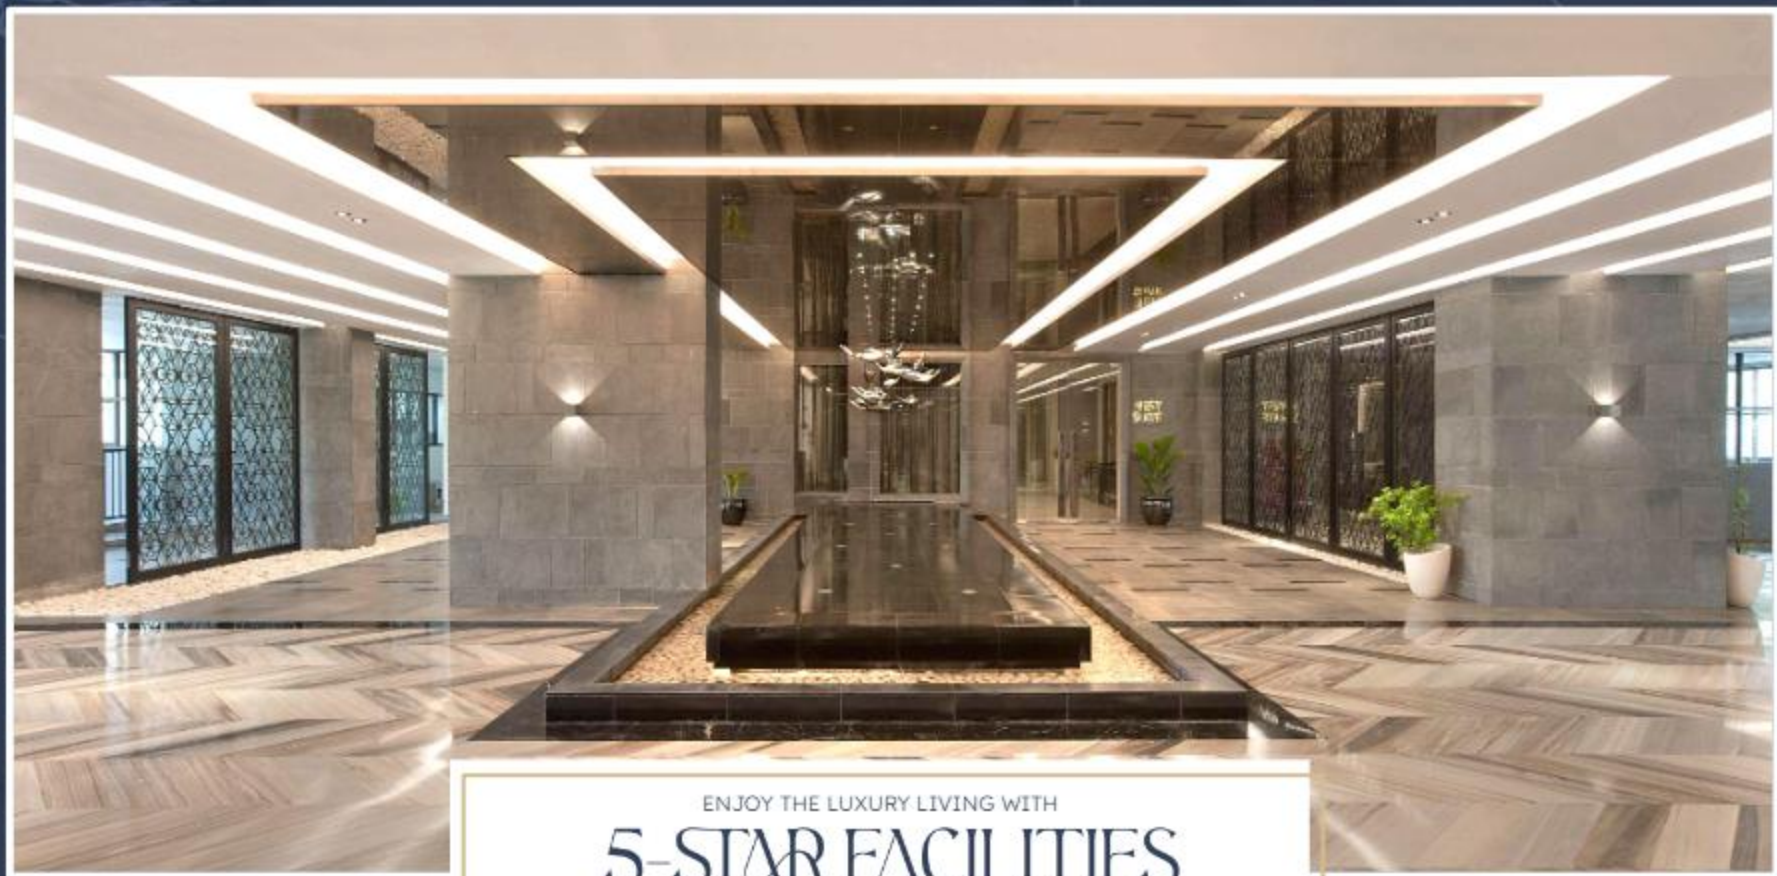

ENJOY THE LUXURY LIVING WITH
5-STAR FACILITIES