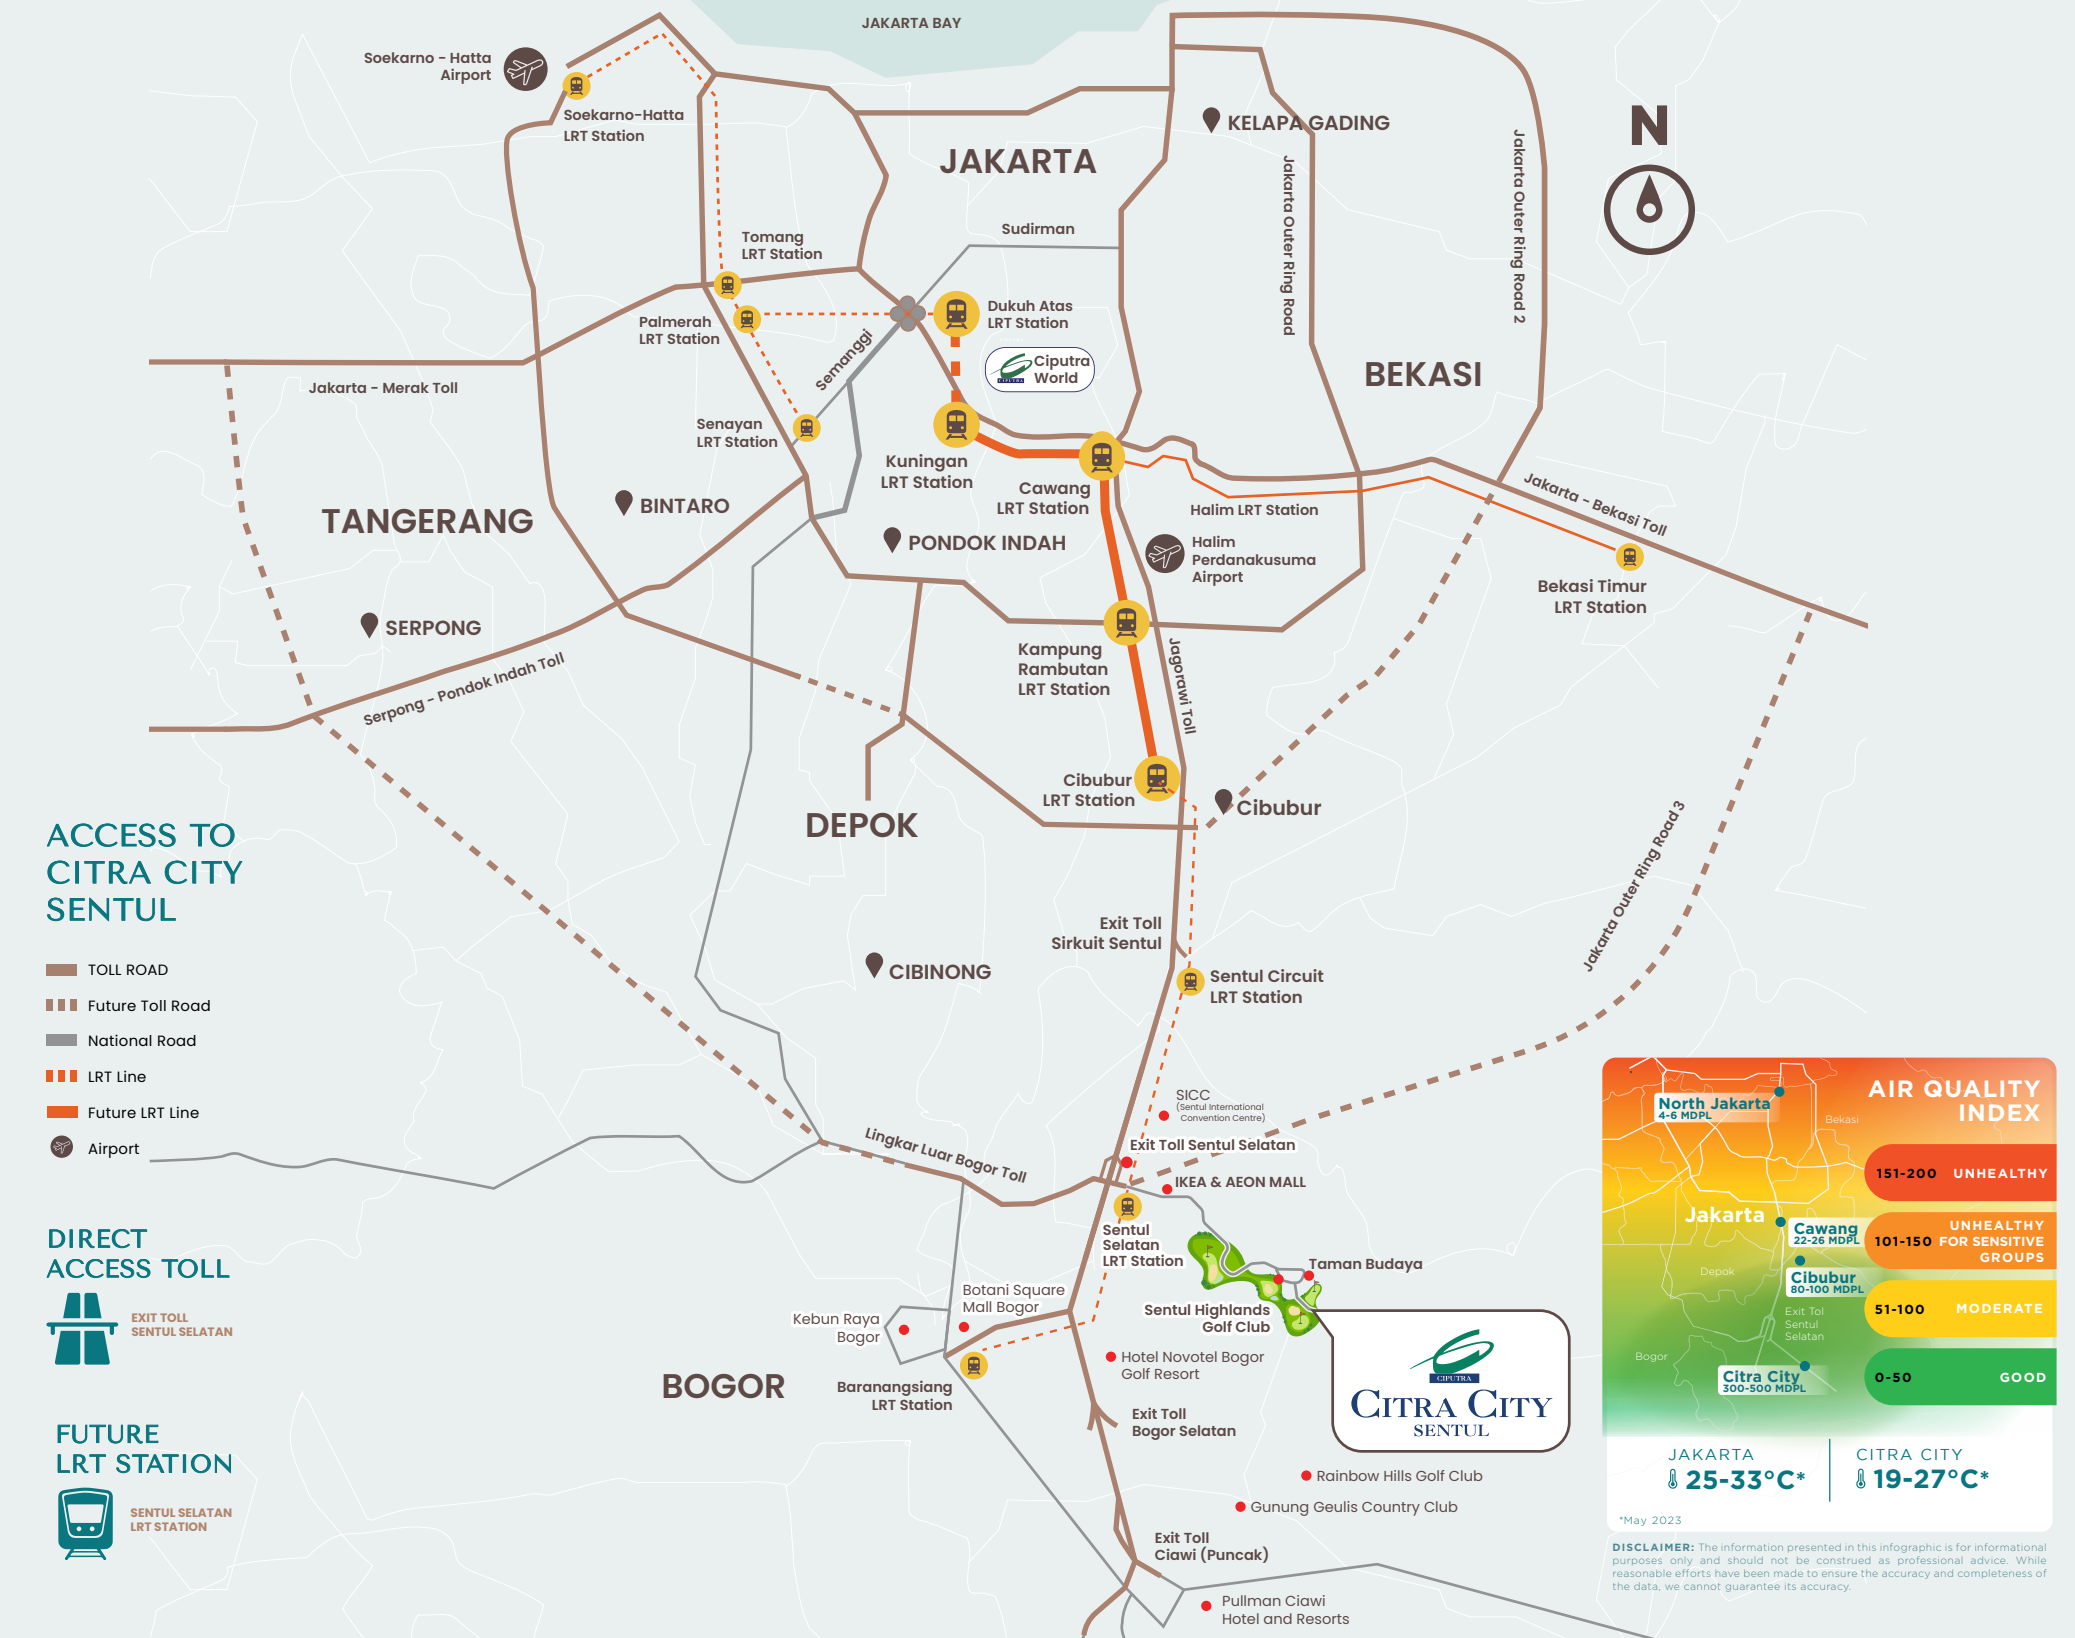

RANGKA ATAP

Baja ringan

PENUTUP ATAP

Atap Bitumen ex. CTI atau setara

JENDELA

Kusen • Aluminium powder coating ex. YKK (Nexta dan Madela) / setara
Daun Jendela • Aluminium powder coating ex. YKK (Nexta dan Madela) / setara + kaca bening

PINTU

Kusen • Aluminium powder coating ex. YKK (Nexta dan Madela) / setara
Daun pintu utama • Engineering solid wood finish melamik / ducco semi•gloss

KANOPI CARPORT

Besi Hollow (Tipe Modern)
Beton bertulang (Tipe Classic)
Kaca Tempered Glass

INSTALASI LISTRIK

PLN 4400 W • Semua tipe rumah

INSTALASI AIR

Air Bersih Standar PAM
Ground Water Tank kapasitas 1000 liter termasuk pompa

INSTALASI AC

Ruang Keluarga
Ruang Tidur
Unit AC tidak termasuk

INSTALASI TELEPON

1 Line Telepon (Langsung Kring) Gratis 1 Tahun Abodemen Sejak Serah Terima

INSTALASI INTERNET

Koneksi Internet & TV Kabel Gratis 1 Tahun Sejak Serah Terima

FITUR SMART HOME

Smart door lock
Smart Switch
IR remote
Motion sensor
Smart downlight
Smart alarm
Smart Curtain
CCTV outdoor & Indoor

FITUR GREEN CONCEPT

Biological septictank
Instalasi jaringan listrik dalam tanah
Instalasi kabel telepon bawah tanah
Pemanas air tenaga surya
Saluran drainase tertutup
Jalan cluster dan jalan lingkungan ROW 13 dan ROW 11
Badan jalan 7 meter
Children playground
Perkerasan jalan dari beton & hotmix
System keamanan lingkungan : CCTV system
STP komunal
PJU LED

DESIRABLE LOCATION