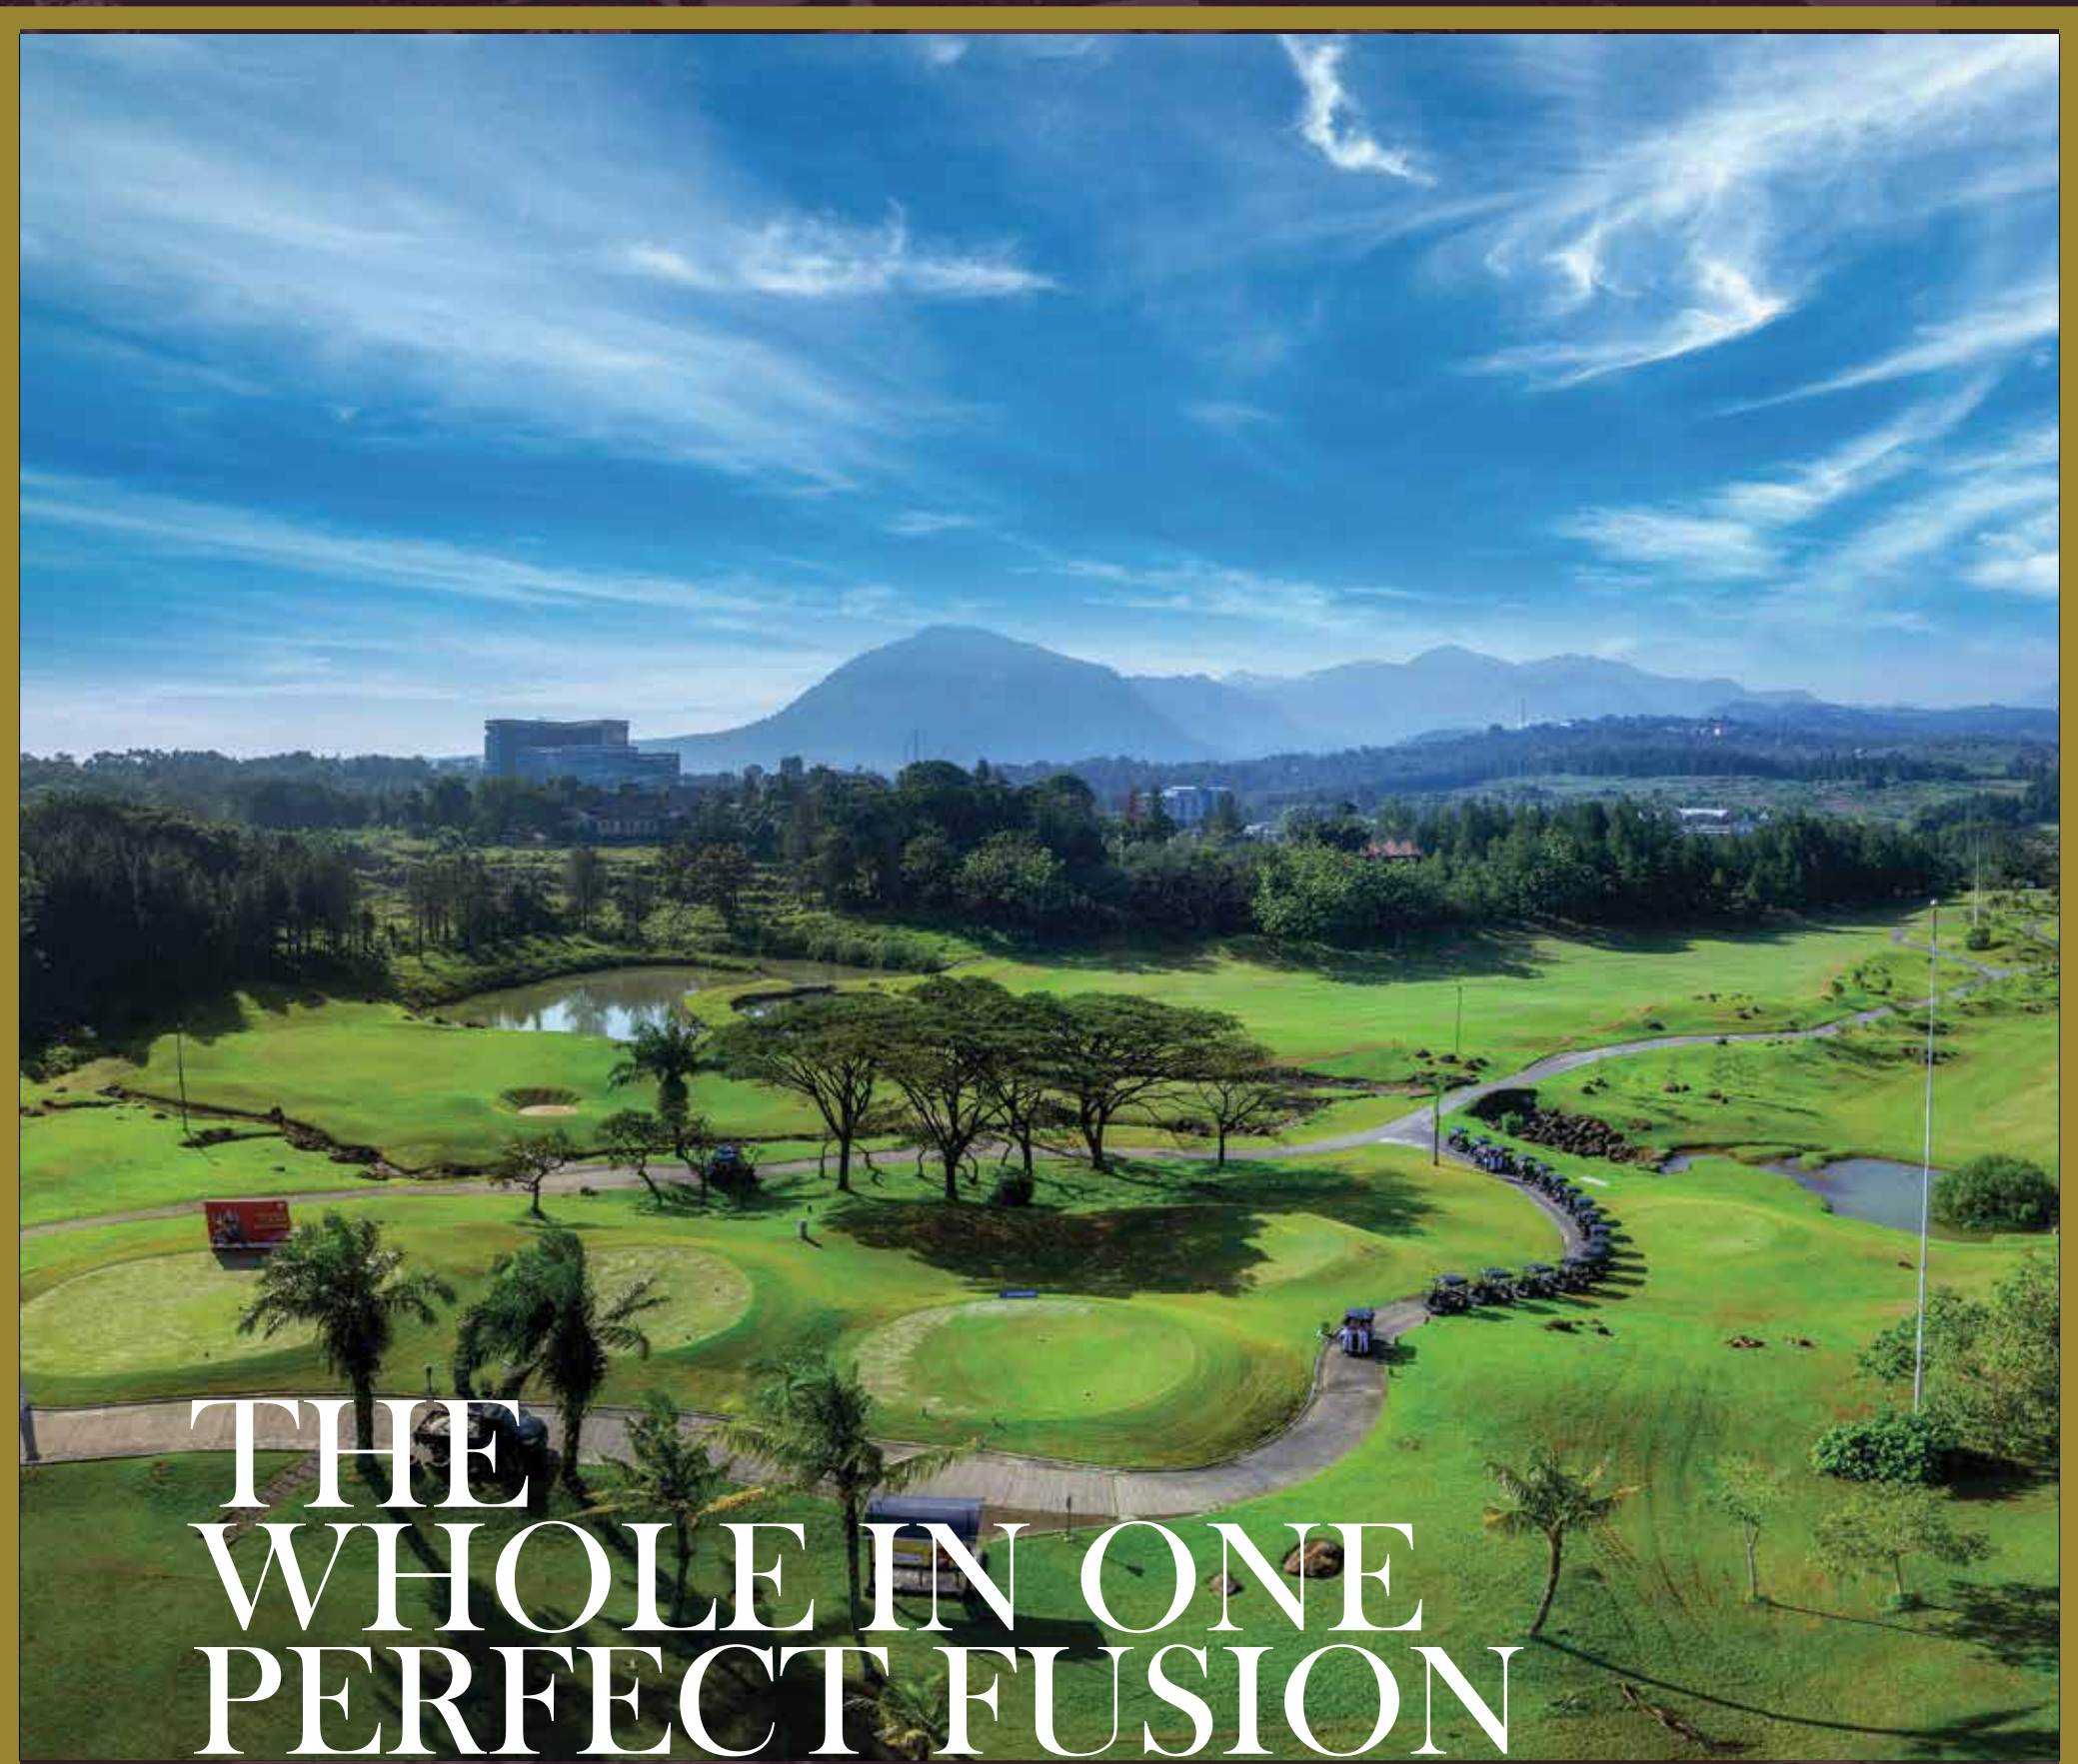

MASTERPLAN

THE
WHOLE IN ONE
PERFECT FUSION