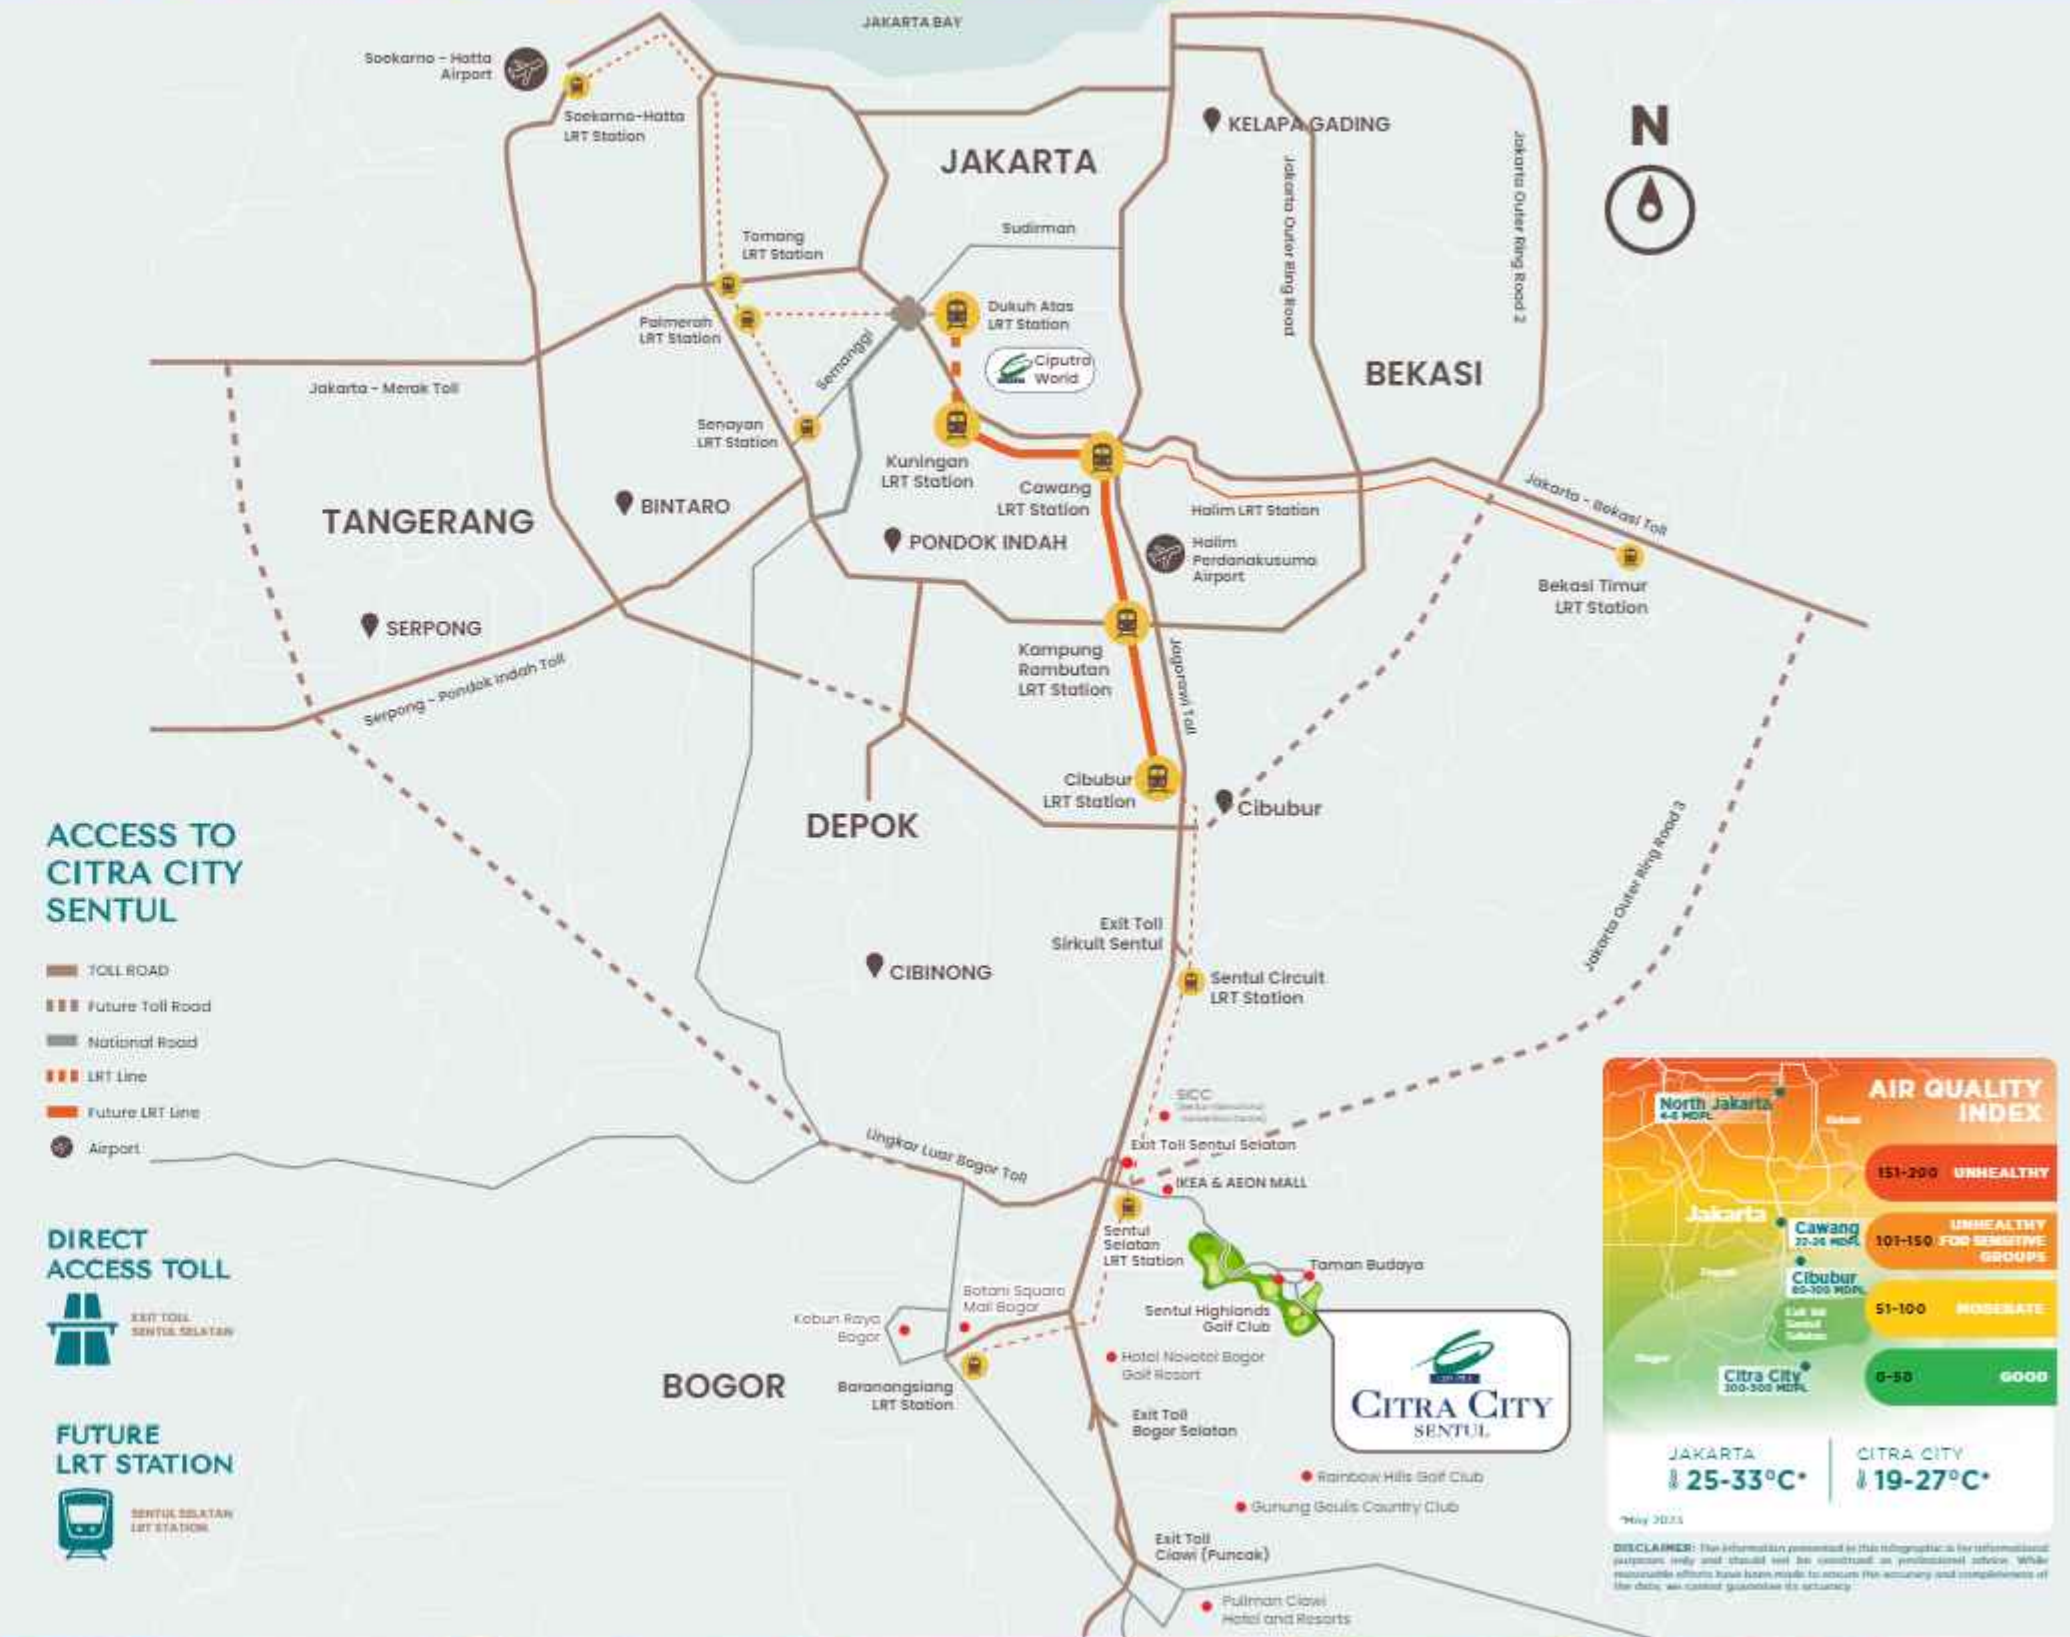

# DESIRABLE LOCATION

JAKARTA 25-33°C  
CITRA CITY 19-27°C

DISCLAIMER: The information presented in this infographic is for informational purposes only and should not be construed as professional advice. While reasonable efforts have been made to ensure the accuracy and completeness of the data, we cannot guarantee its accuracy.