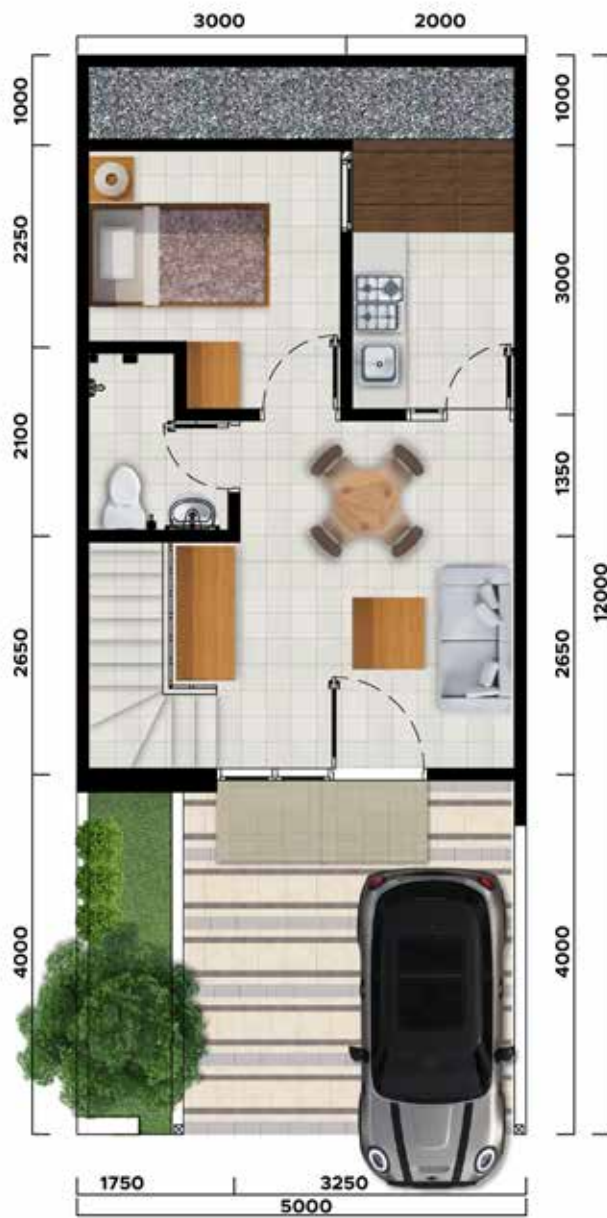

TERRACE GARDEN

Modern Living at its Best

10
037

11
037

GALVESTON - A

Tippe 5x12 LB. 64 LT. 60

1st Floor

2nd Floor

- +
- 1
- 2
- 1
- 3

GALVESTON - B

Type 5x12 LB. 55 LT. 60

1st Floor

2nd Floor

- 2 (Bedroom icon)
- 1 (Living area icon)
- 2 (Bathroom icon)
- 1 (Dining area icon)
- 1 (Kitchen icon)
- Carport icon + Car icon