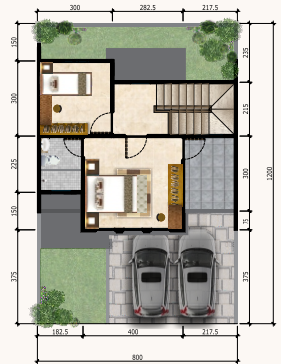

MONTANA

(Kavling 8x12m | LB.88/LT.96)