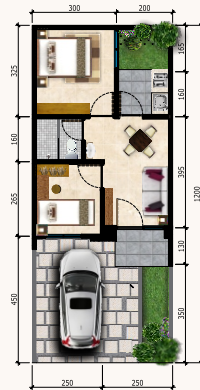

MONTANA

(Kavling 5x12m | LB.34/LT.60)