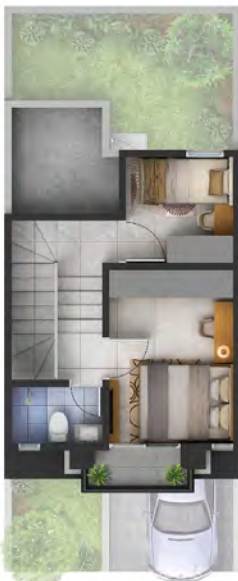

CORVEY 5 x 12

1st FLOOR

LAND 60 BUILDING 39

2 1 2

Spesifikasi Teknis

SMART HOME SYSTEM
Smart Door Lock
CCTV Indoor & Outdoor
Smart Switch Lighting
Smart IR Remote Hub

CANOPY CARPORT
Polycarbonate 6mm

COLDITZ 5 x 12

1st FLOOR

2nd FLOOR

SUPERIOR

LAND 60 BUILDING 63

🛏️ 2 🚿 2 🚗 1

1st FLOOR

2nd FLOOR

DELUXE