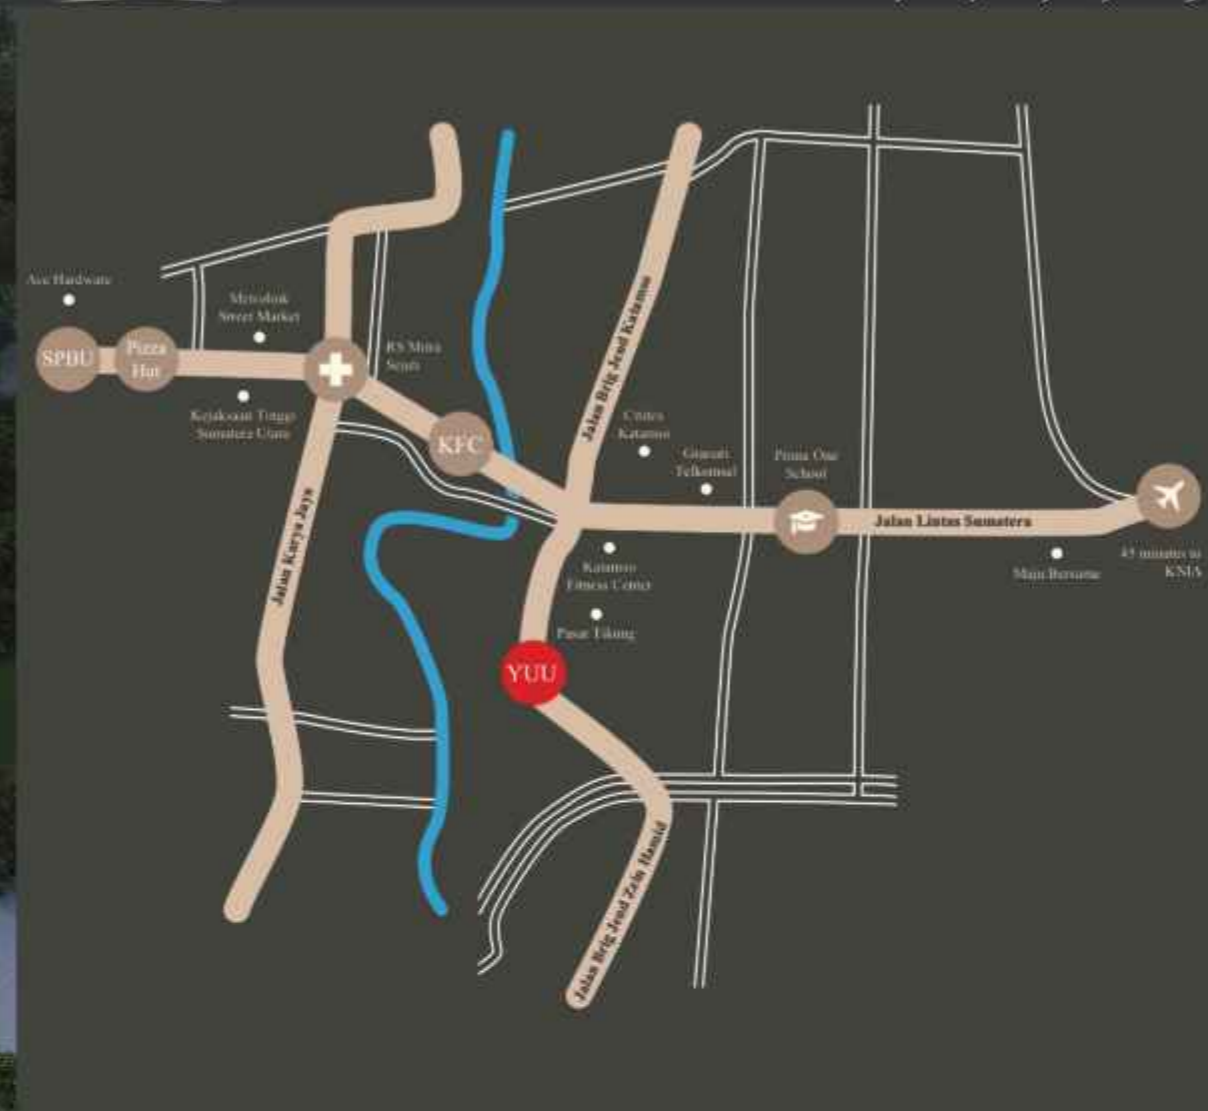

## Strategic Location

2 minutes to Pasar Titi Kuning  
5 minutes to KFC Titi Kuning  
6 minutes to Pizza Hut  
6 minutes to SPBU Pertamina  
6 minutes to Supermarket Maju Bersama

6 minutes to Mitra Sehati Hospital  
7 minutes to Prime One School  
7 minutes to Suzuya Kampung Baru  
20 minutes to Downtown Medan  
45 minutes to KNO International Airport

Scan untuk melihat lokasi