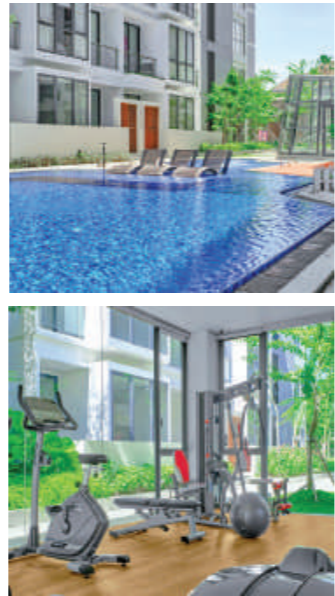

FLOOR PLAN

2 BR Standard

2 BR Deluxe

LEGENDA
Taman khusus unit lantai 1

2BR Deluxe
2BR Standard

SOOTHING AMENITIES

THE ROSEBAY dilengkapi dengan berbagai fasilitas yang esensial bagi kebutuhan sehari-hari, kebugaran, dan rekreasi Anda dan keluarga.

FACILITIES AVAILABLE

- Gymnasium
- Jogging Track
- Swimming Pool
- BBQ Pit
- Playground
- Dedicated Parking
- Concierge
- Central CCTV
- Wi - Fi
- Voice Comm
- Laundry Service
- Housekeeping Service

SHOW UNIT COLLECTIONS