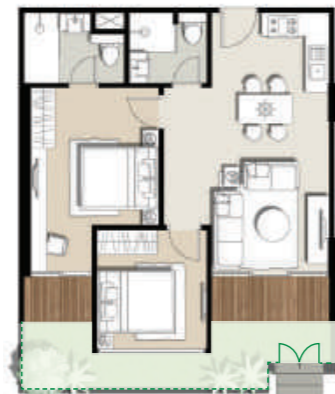

FLOOR PLAN

2 BR Standard

2 BR Deluxe

LEGENDA
Taman khusus unit lantai 1

2BR Deluxe
2BR Standard

SOOTHING AMENITIES

THE ROSEBAY dilengkapi dengan berbagai fasilitas yang esensial bagi kebutuhan sehari-hari, kebugaran, dan rekreasi Anda dan keluarga.

UNIT A 207

UNIT A 205

UNIT C 203

DESIGNED BY _____ **ALVIN T**

DESIGNED BY _____ **HIDAJAT ENDRAMUKTI**

DESIGNED BY _____ **FENNY T**

POOL VIEW 2 BEDROOM 2 BATHROOM 79 m²

CITY VIEW 2 BEDROOM 2 BATHROOM 75 m²

CITY VIEW 2 BEDROOM 2 BATHROOM 75 m²