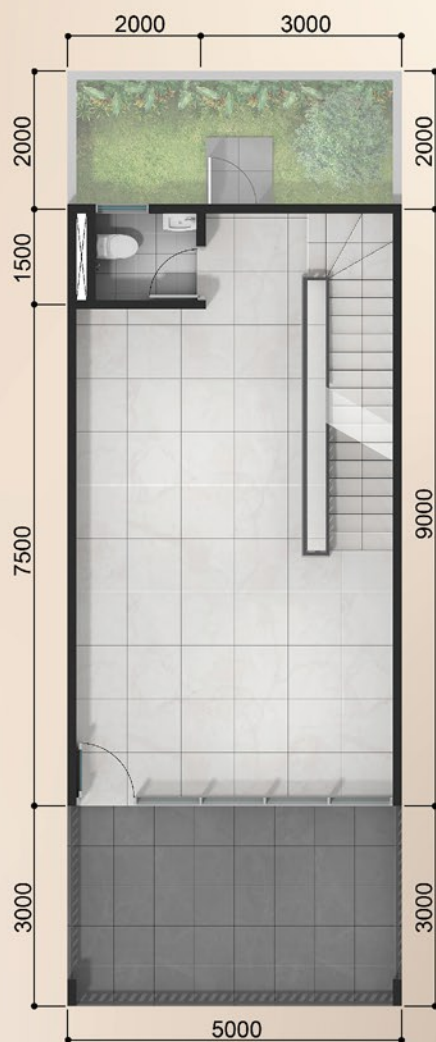

U TOWN

A V E N U E

SITEPLAN

LANTAI 1

LANTAI 2

LANTAI 3

LOKASI

SPESIFIKASI TEKNIS*

STRUKTUR

Pondasi	: Tiang Pancang
Struktur Atas	: Dinding Bata Ringan, Beton Bertulang
Rangka Atap	: Baja Ringan

INSTALASI

Air Bersih	: PAM Bintaro Jaya
Listrik	: 5500VA

DISCLAIMER

While every reasonable care has been taken in the preparation of this media and the plan attached, the developer and its agent shall not be held responsible for any misstatements there in. All statements, specifications and figures are illustrative in nature, but not to be relied upon as statements or representation of facts. All floor areas, size and dimensions are approximate measurements only, subject to final survey and using equipment, criteria and method determined by the developer. The developer has the right to determine the schedule, design of the project without prior notice. All photographs, illustrations and blueprints contained in the media are for reference only and may be subject to change as may be required and do not constitute an offer or contract. The developer reserves the right to change the name of the project, building facade, logo or modify the units or any part thereof as may be approved or required by the relevant authorities. Some units may not have all specifications, amenities and/or equipment described in this media. Please consult to your sales executive for any details and accurate information.