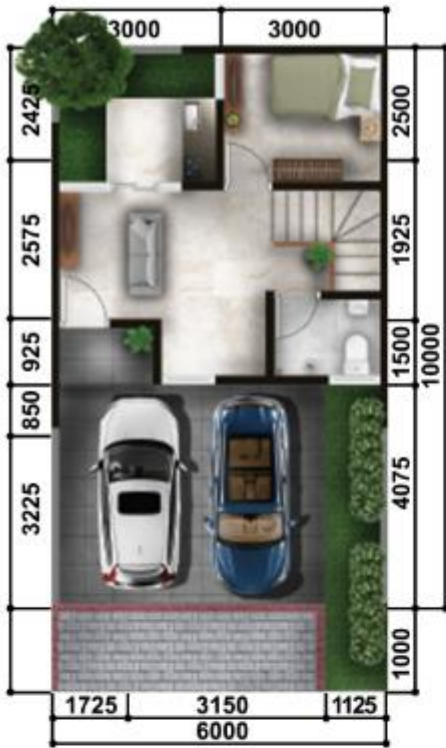

1st Floor

athaya

Lt 60/Lb 68

x2
x3
x2

Peta Lokasi

Marketing Office

Jalan Boulevard Graharaya
Blok A1 No. 01 Paku Jaya Serpong Utara,
Kota Tangerang Selatan, Banten 15324

Klausal Sanggahan :

#SukaGrahaRaya