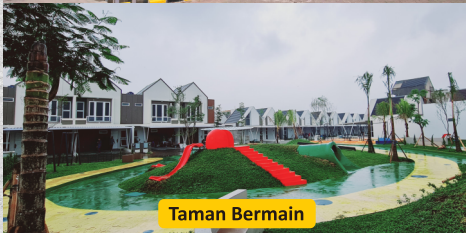

SURROUNDING AREA

Masjid

Kolam Renang

Mall CCM

Taman Bermain

Pintu Tol Sentul

marketing

Developed by: