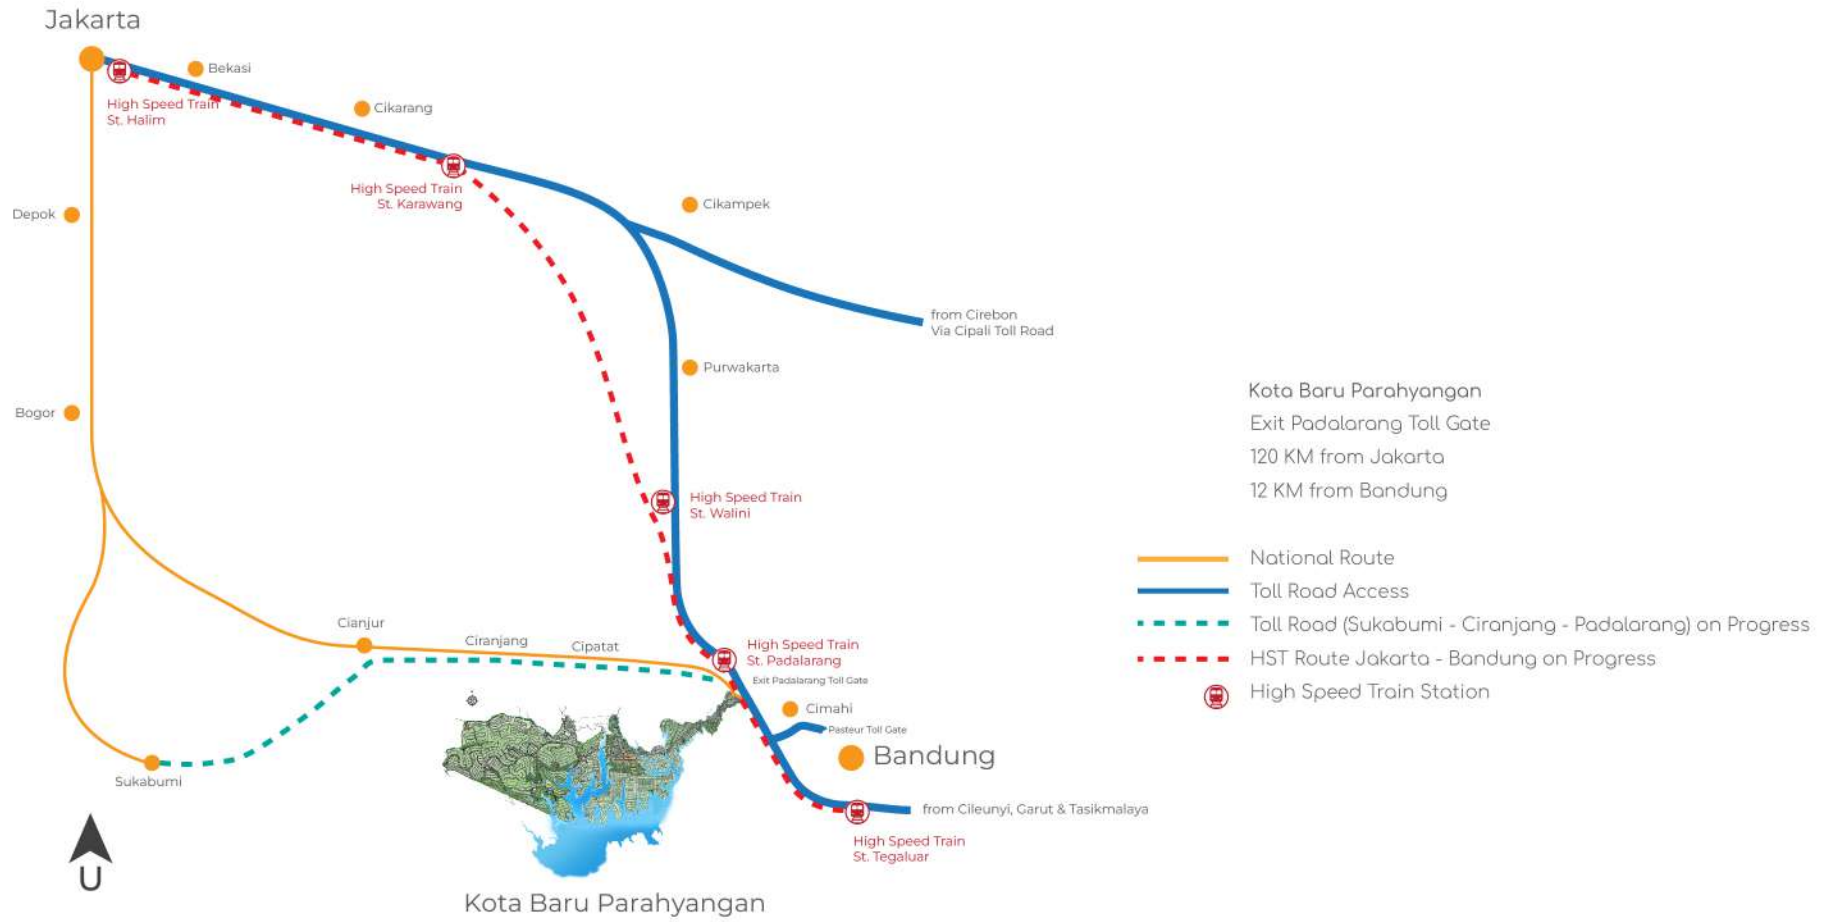

PT. BELA PARAHYANGAN INVESTINDO

Materi promo ini merupakan alat bantu pemasaran & penjualan. Isi dibuat secara teliti dan seksama, namun bukan merupakan bagian dari kontrak jual beli. Perubahan dapat terjadi sewaktu - waktu tanpa pemberitahuan terlebih dahulu.