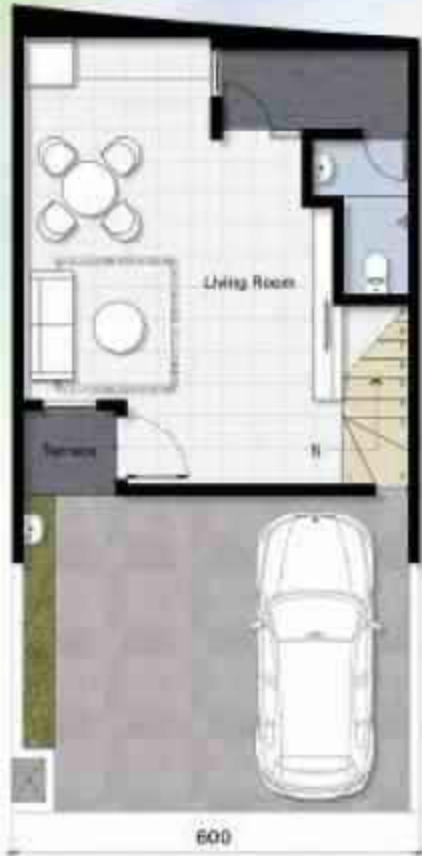

SERVICE
AREA

2

CARPORT

1

ROOFTOP

ASTON

Lb 138m² Lt 70m²

1st Floor

2nd Floor

3rd Floor

THE NEW HAMILTON

ASHER

Lb 117m² Lt 62m²

3

BEDROOM

2