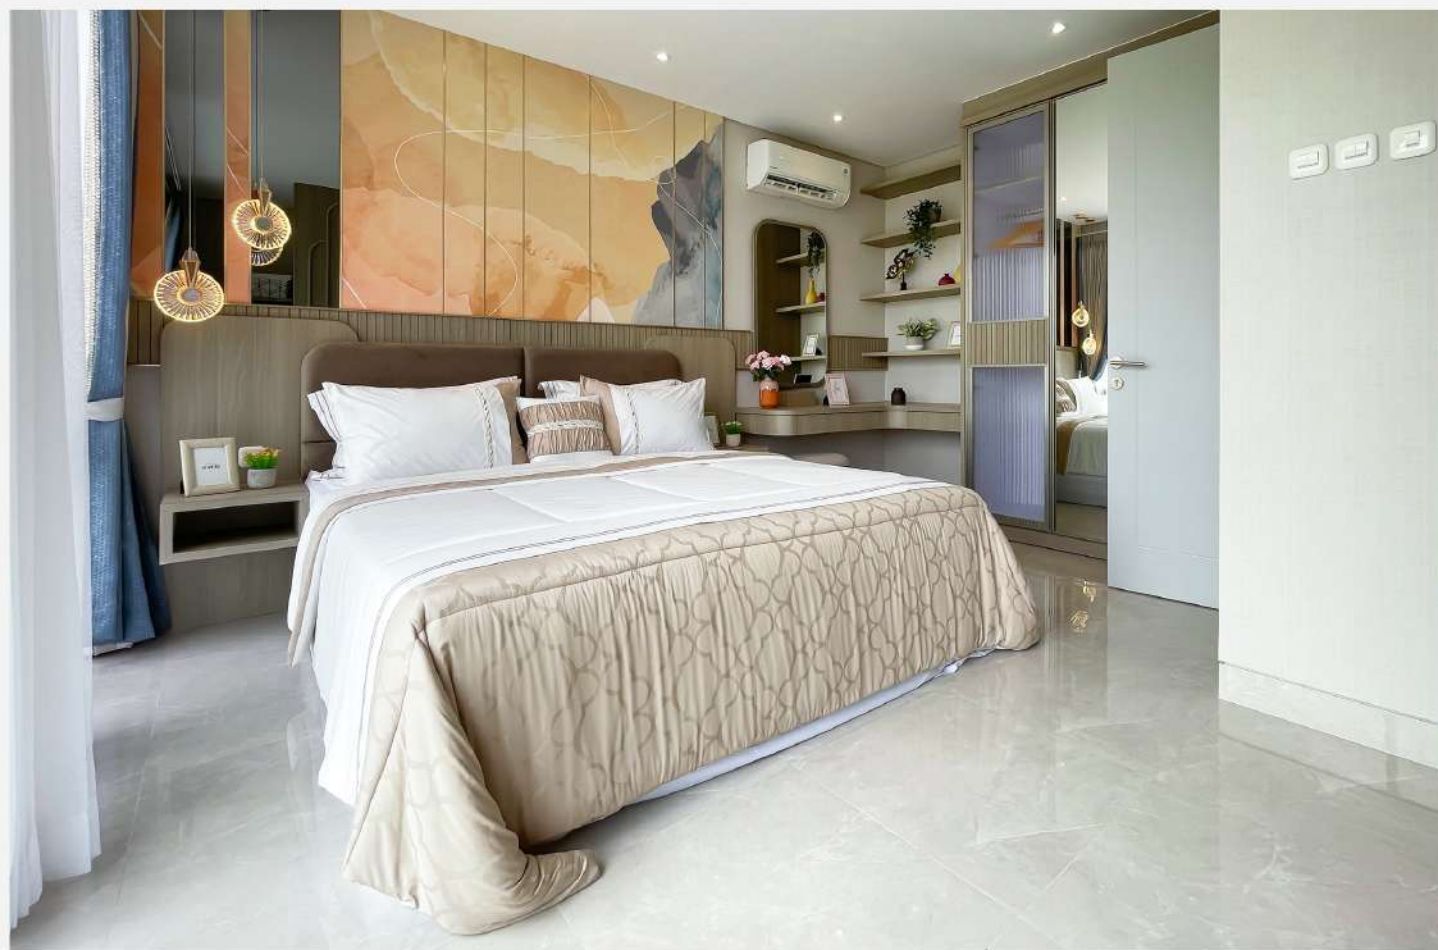

Lantai 2

Type **Franklin 6 x 12**
LT. 72 / LB. 101 m²

Type **Franklin**

3 Bedrooms | 3 Bathrooms | Living Room
Kitchen | Dining Room | Backyard | Carport

MARKETING GALLERY & SHOW UNIT: OPEN DAILY 09.00 - 17.00 WIB
Jl. Boulevard Raya Grand Pakuwon, Tandes, Margomulyo, Surabaya Barat