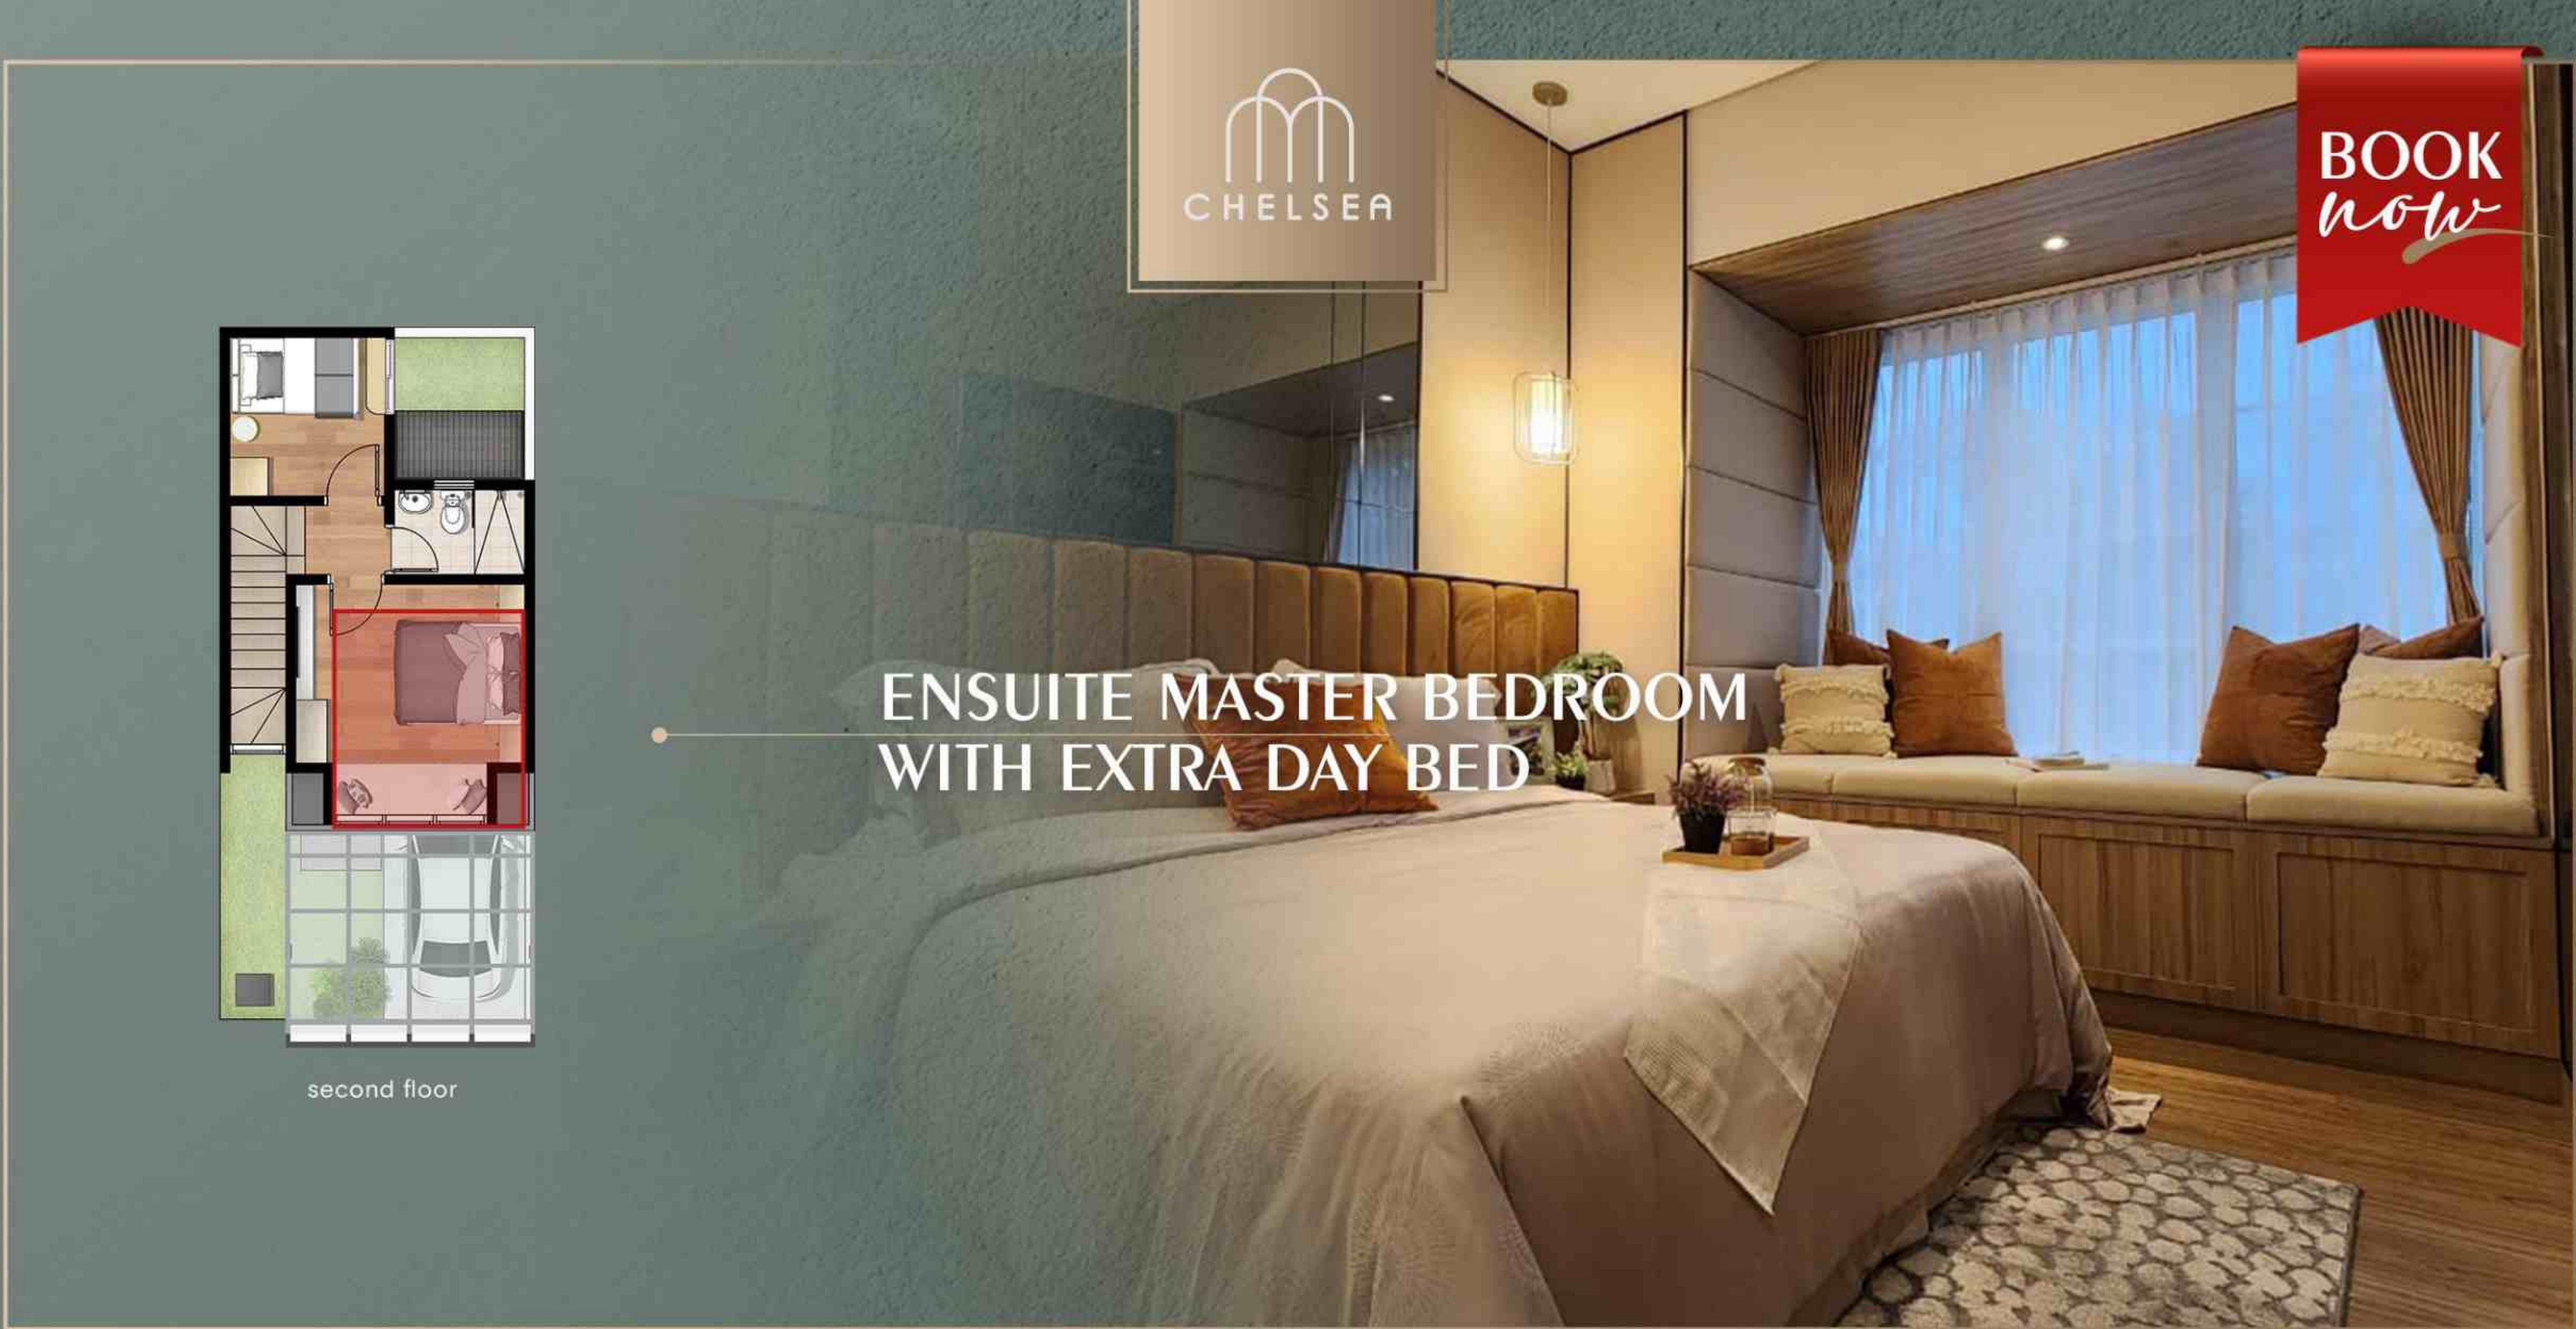

MODERN LIVING DINING AREA

CHELSEA

BOOK
now

first floor

MULTIFUNCTION DINING AREA

BOOK
now

second floor

ENSUITE MASTER BEDROOM WITH EXTRA DAY BED

BOOK
now

second floor

MODERN LIVING
DINING AREA

BOOK
now

Norway

Type 6

Built-in 6x11 sqm of land with bigger spaces are meant to reflect the essence of modern living, the large and spacious daybed providing elevated experience