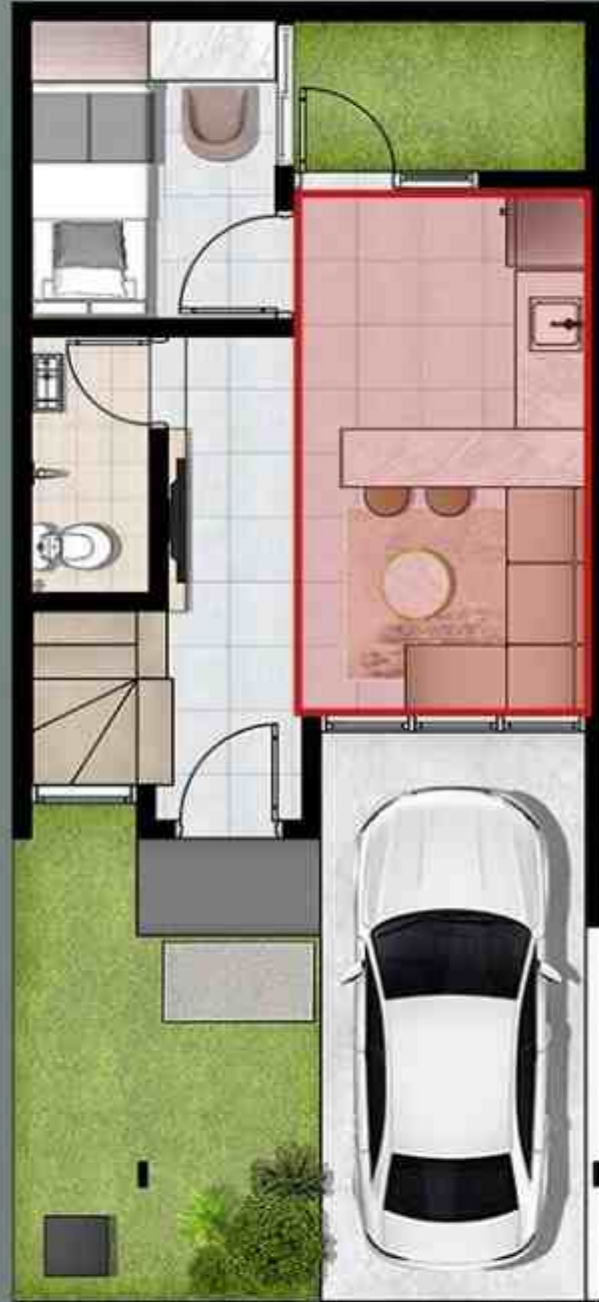

Start to live in Residential with nuance of natural serendipity complete with various facilities that complete everything you ever need.

CHELSEA

BOOK
now

Peony

Type 5

*Built-in 5x11 sqm of land with new dynamic multifunction space concept,
a house of 3 bedrooms with spacious daybed and smart home*

BOOK
now

Peony

5 x 11 | Land 55 Building 77

 3  1 extra Day Bed  2  1

first floor

second floor

BOOK
now

first floor

MODERN LIVING DINING AREA

CHELSEA

BOOK
now

first floor

MULTIFUNCTION DINING AREA

BOOK
now

second floor

ENSUITE MASTER BEDROOM WITH EXTRA DAY BED

BOOK
now

second floor

MODERN LIVING
DINING AREA

BOOK
now

Norway

Type 6

Built-in 6x11 sqm of land with bigger spaces are meant to reflect the essence of modern living, the large and spacious daybed providing elevated experience